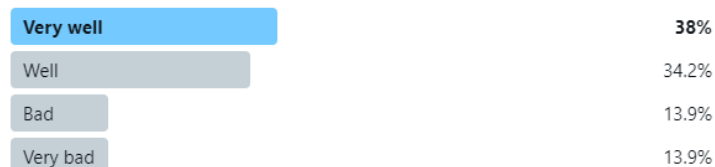

Twitter

1. **Gellihaf House** @GellihafHouse · Jan 3
   Replying to @CaerphillyCBC
   Recycling. Litter collection. Traffic calming
    1
2. **Claire** @ClaireMBC · Jan 3
   Replying to @CaerphillyCBC
   We pay for them all so they are all important.
    1
3. **McClane** @Benjami50730596 · Jan 3
   Replying to @CaerphillyCBC
   CUTS CUT CUTS .....MORE £££££
4. **ann** @abz68907302 · Jan 3
   Replying to @CaerphillyCBC
   Definitely bins being emptied
5. **jackdawjones** @jackdawjones · Jan 4
   Replying to @CaerphillyCBC
   I thought we pay you to make the unpopular decisions when have you ever listened to anything people living outside Caerphilly itself have to say ? Are we still mid Glamorgan ? , just asking .

Join the Caerphilly Conversation!

Please tell us - how well do you think Caerphilly County Borough Council has responded to the COVID-19 pandemic?

Complete the full survey at caerphilly.gov.uk/caerphillyconv...

79 votes · Final results