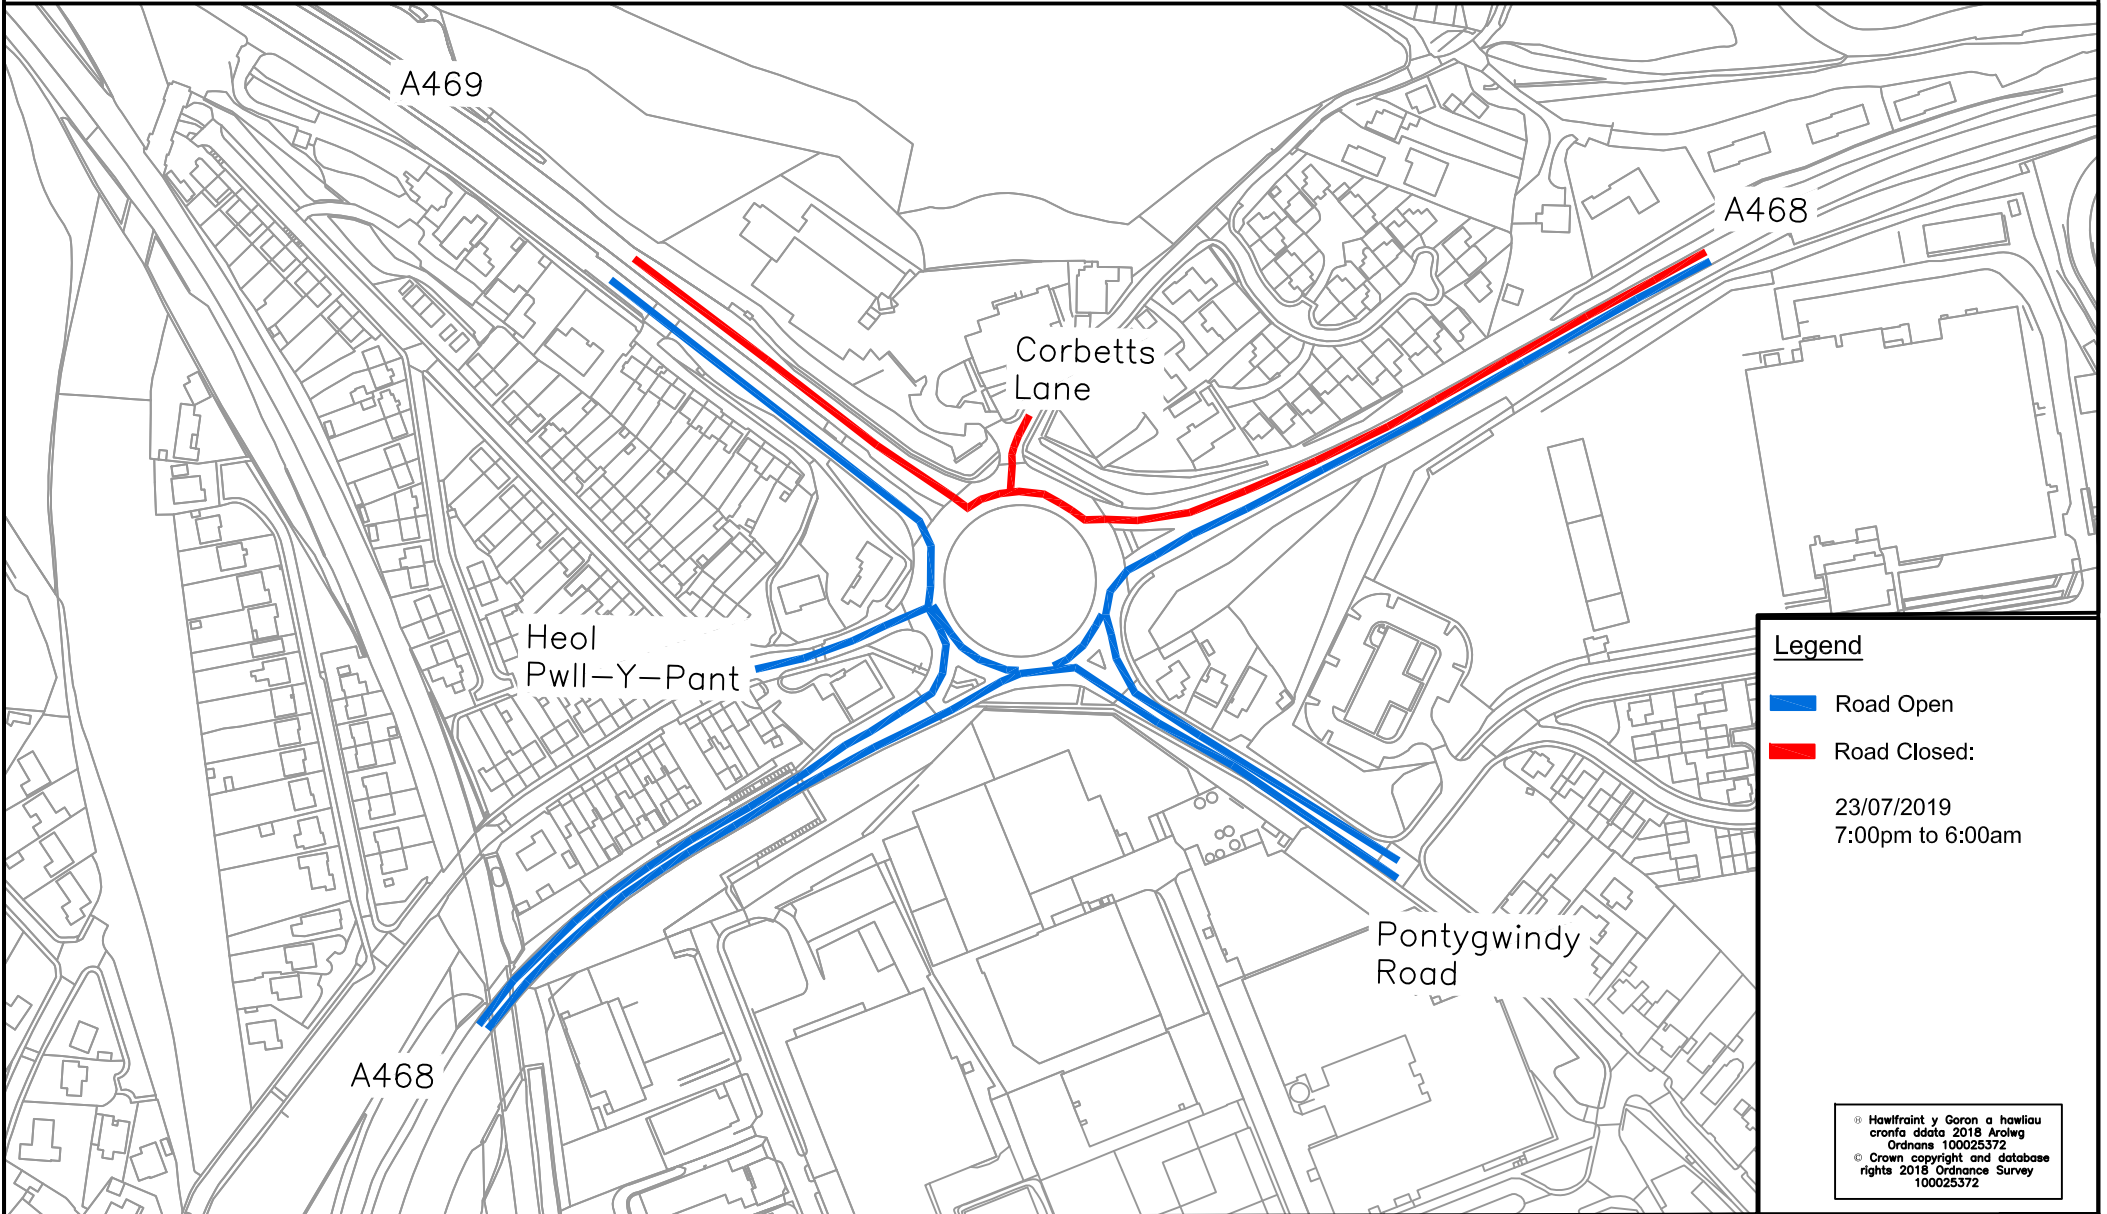

# ROUNDBABOUT IMPROVEMENT Road Closures

## Legend

-  Road Open
  -  Road Closed:
- 23/07/2019  
7:00pm to 6:00am

© Hawffraint y Goron a hawliau cronfa ddata 2018 Arolwg Ordnans 100025372  
© Crown copyright and database rights 2018 Ordnance Survey 100025372