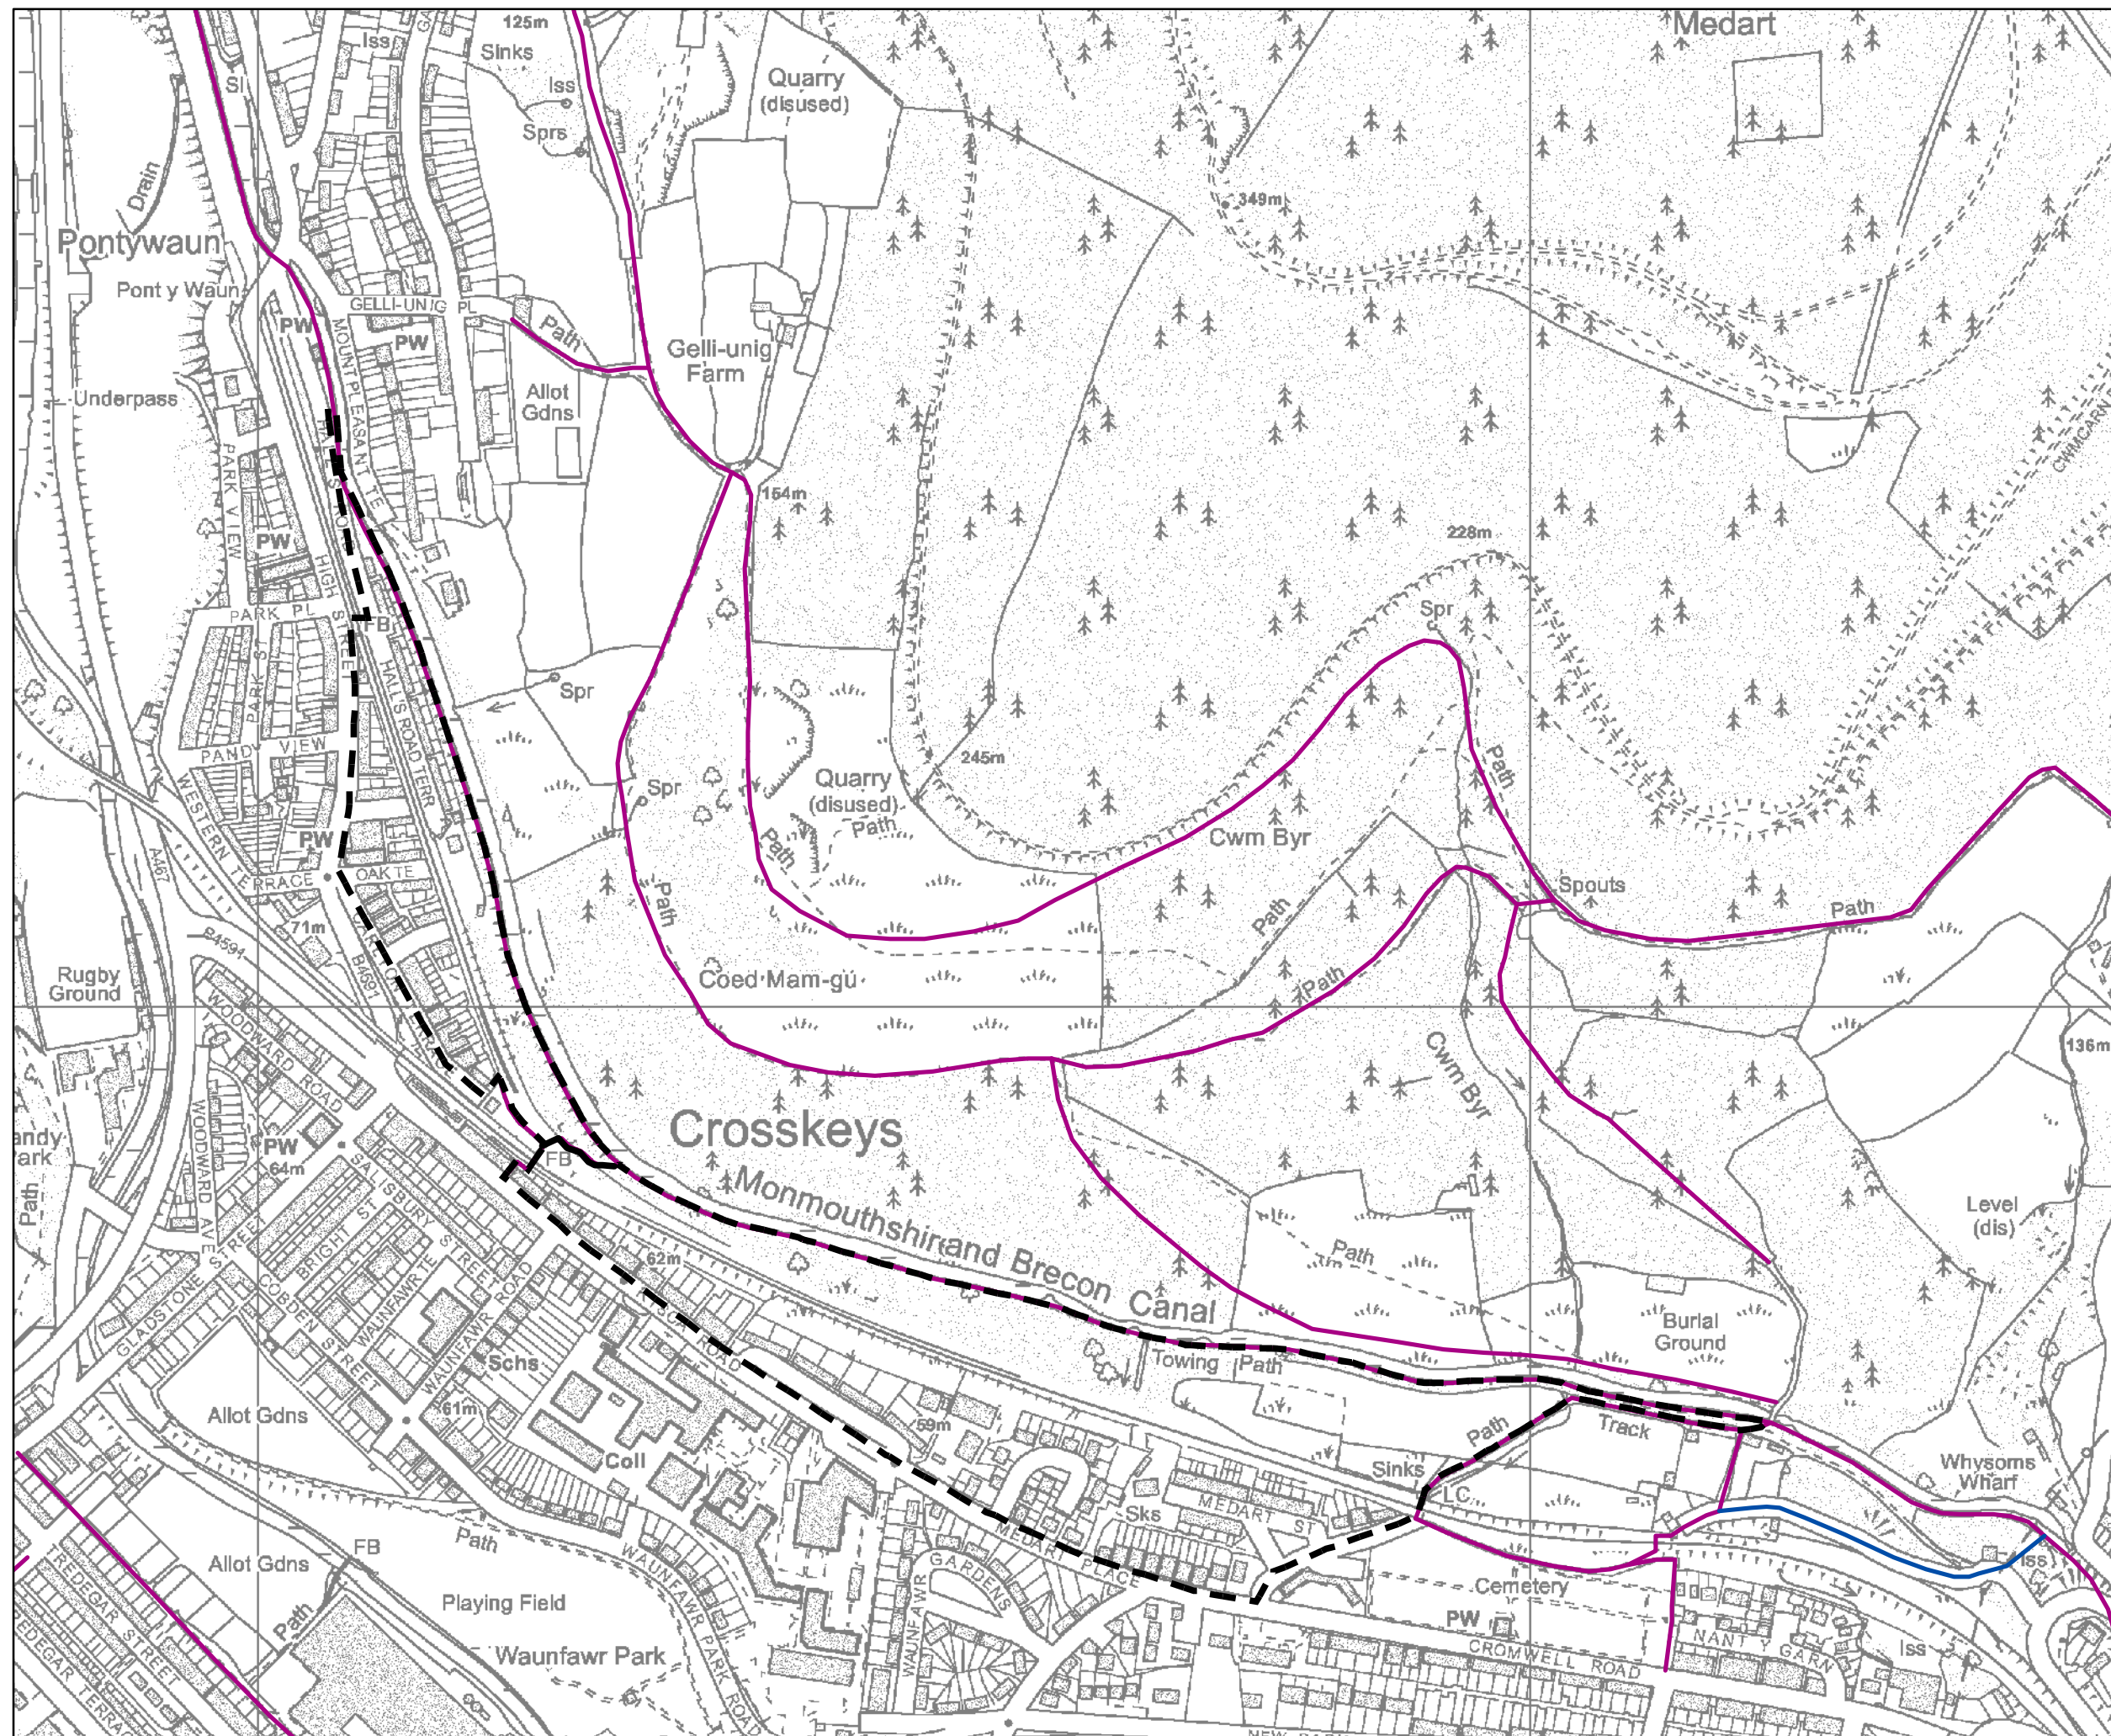

Temporary Closure of Footpath 177/1 Risca

Legend

-  Footpath
-  Restricted Byway
-  Closure
-  Alternative Route

1:5,000