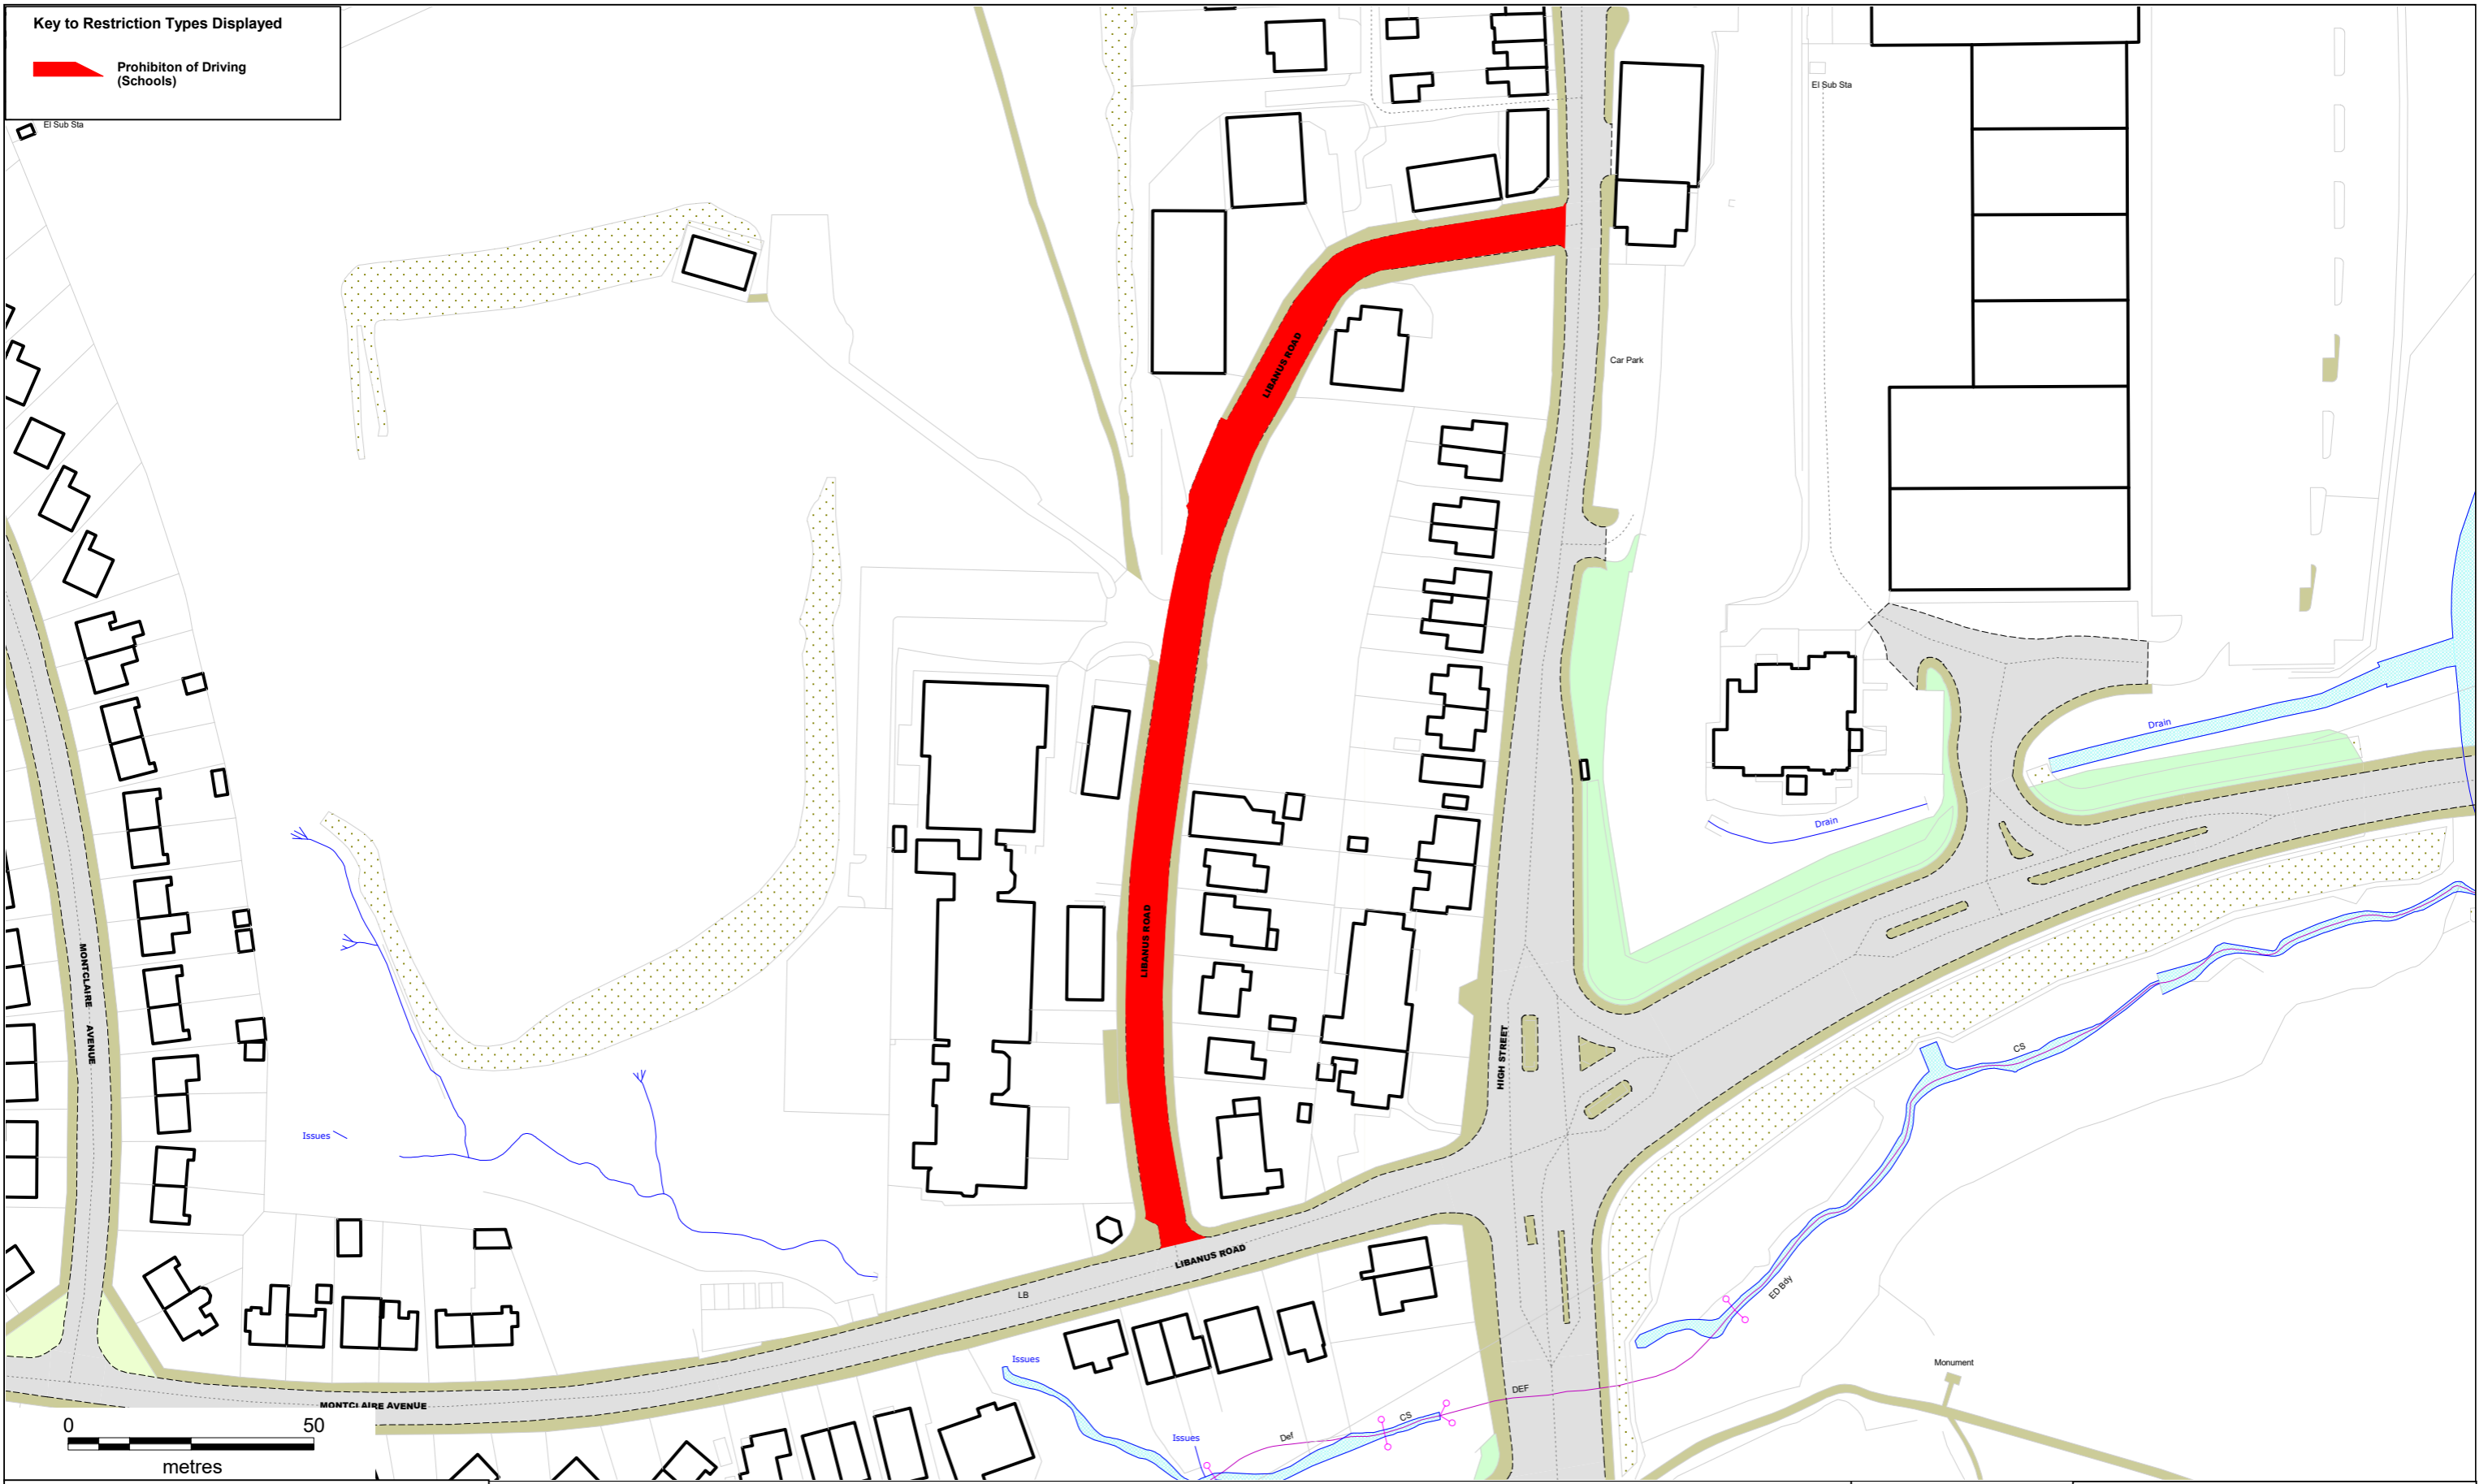

Key to Restriction Types Displayed

Prohibiton of Driving (Schools)

Â© Hawfrait y Goron a hawliau cronfa ddata 2018, Cyngor Bwrdeistref Sirol Caerffili, AO 100025372.

Â© Crown copyright and database rights 2018, Caerphilly County Borough Council, OS 100025372.

Title: Libanus Primary School, Libanus Road, Blackwood Proposed Experimental Traffic Regulation Order Prohibition of Driving at School Start and Finish Times (except permit holders)

Drawn By: RH

Date: 29/06/2020

Scale 1 : 1250

Dwg Number