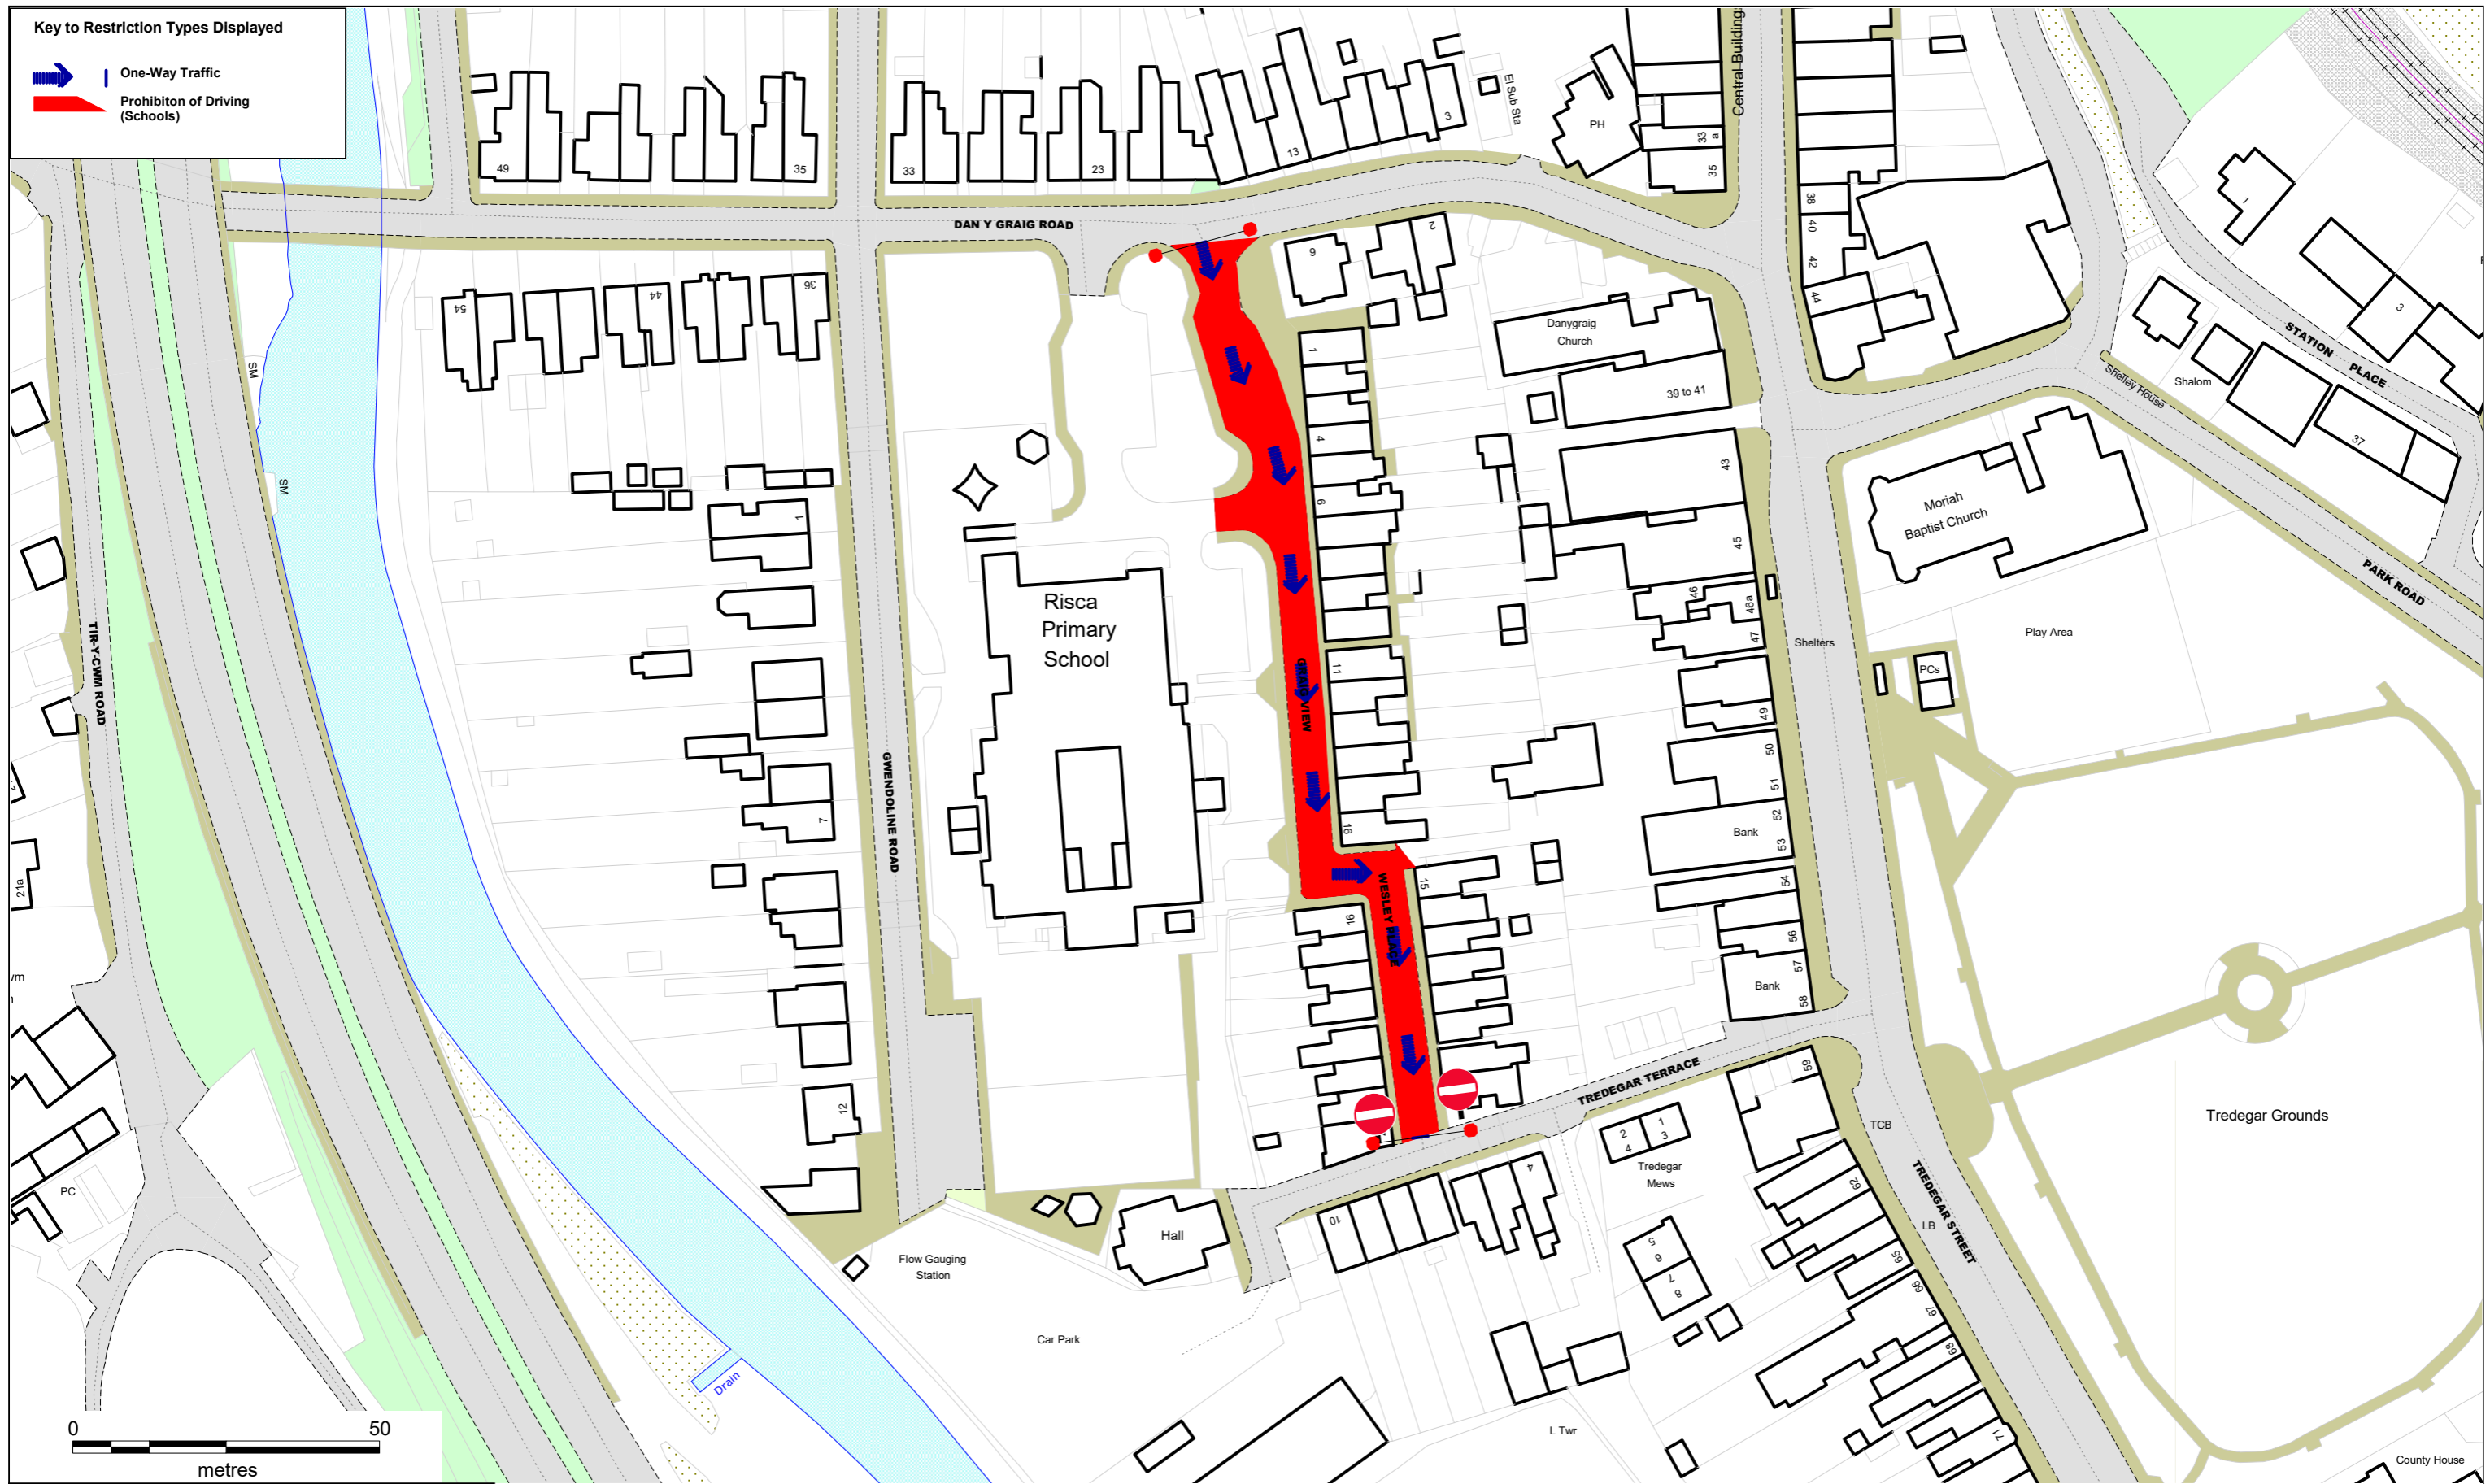

Key to Restriction Types Displayed

-  One-Way Traffic
-  Prohibition of Driving (Schools)

Title:
Risca Primary School, Graig View and Wesley Place, Risca
Proposed Experimental Traffic Regulation Orders
Prohibition of Driving at School Start and Finish Times (except permit holders)
and One-Way Traffic at All Times

Drawn By: RH

Date: 29/06/2020

Scale 1 : 1000

Dwg Number