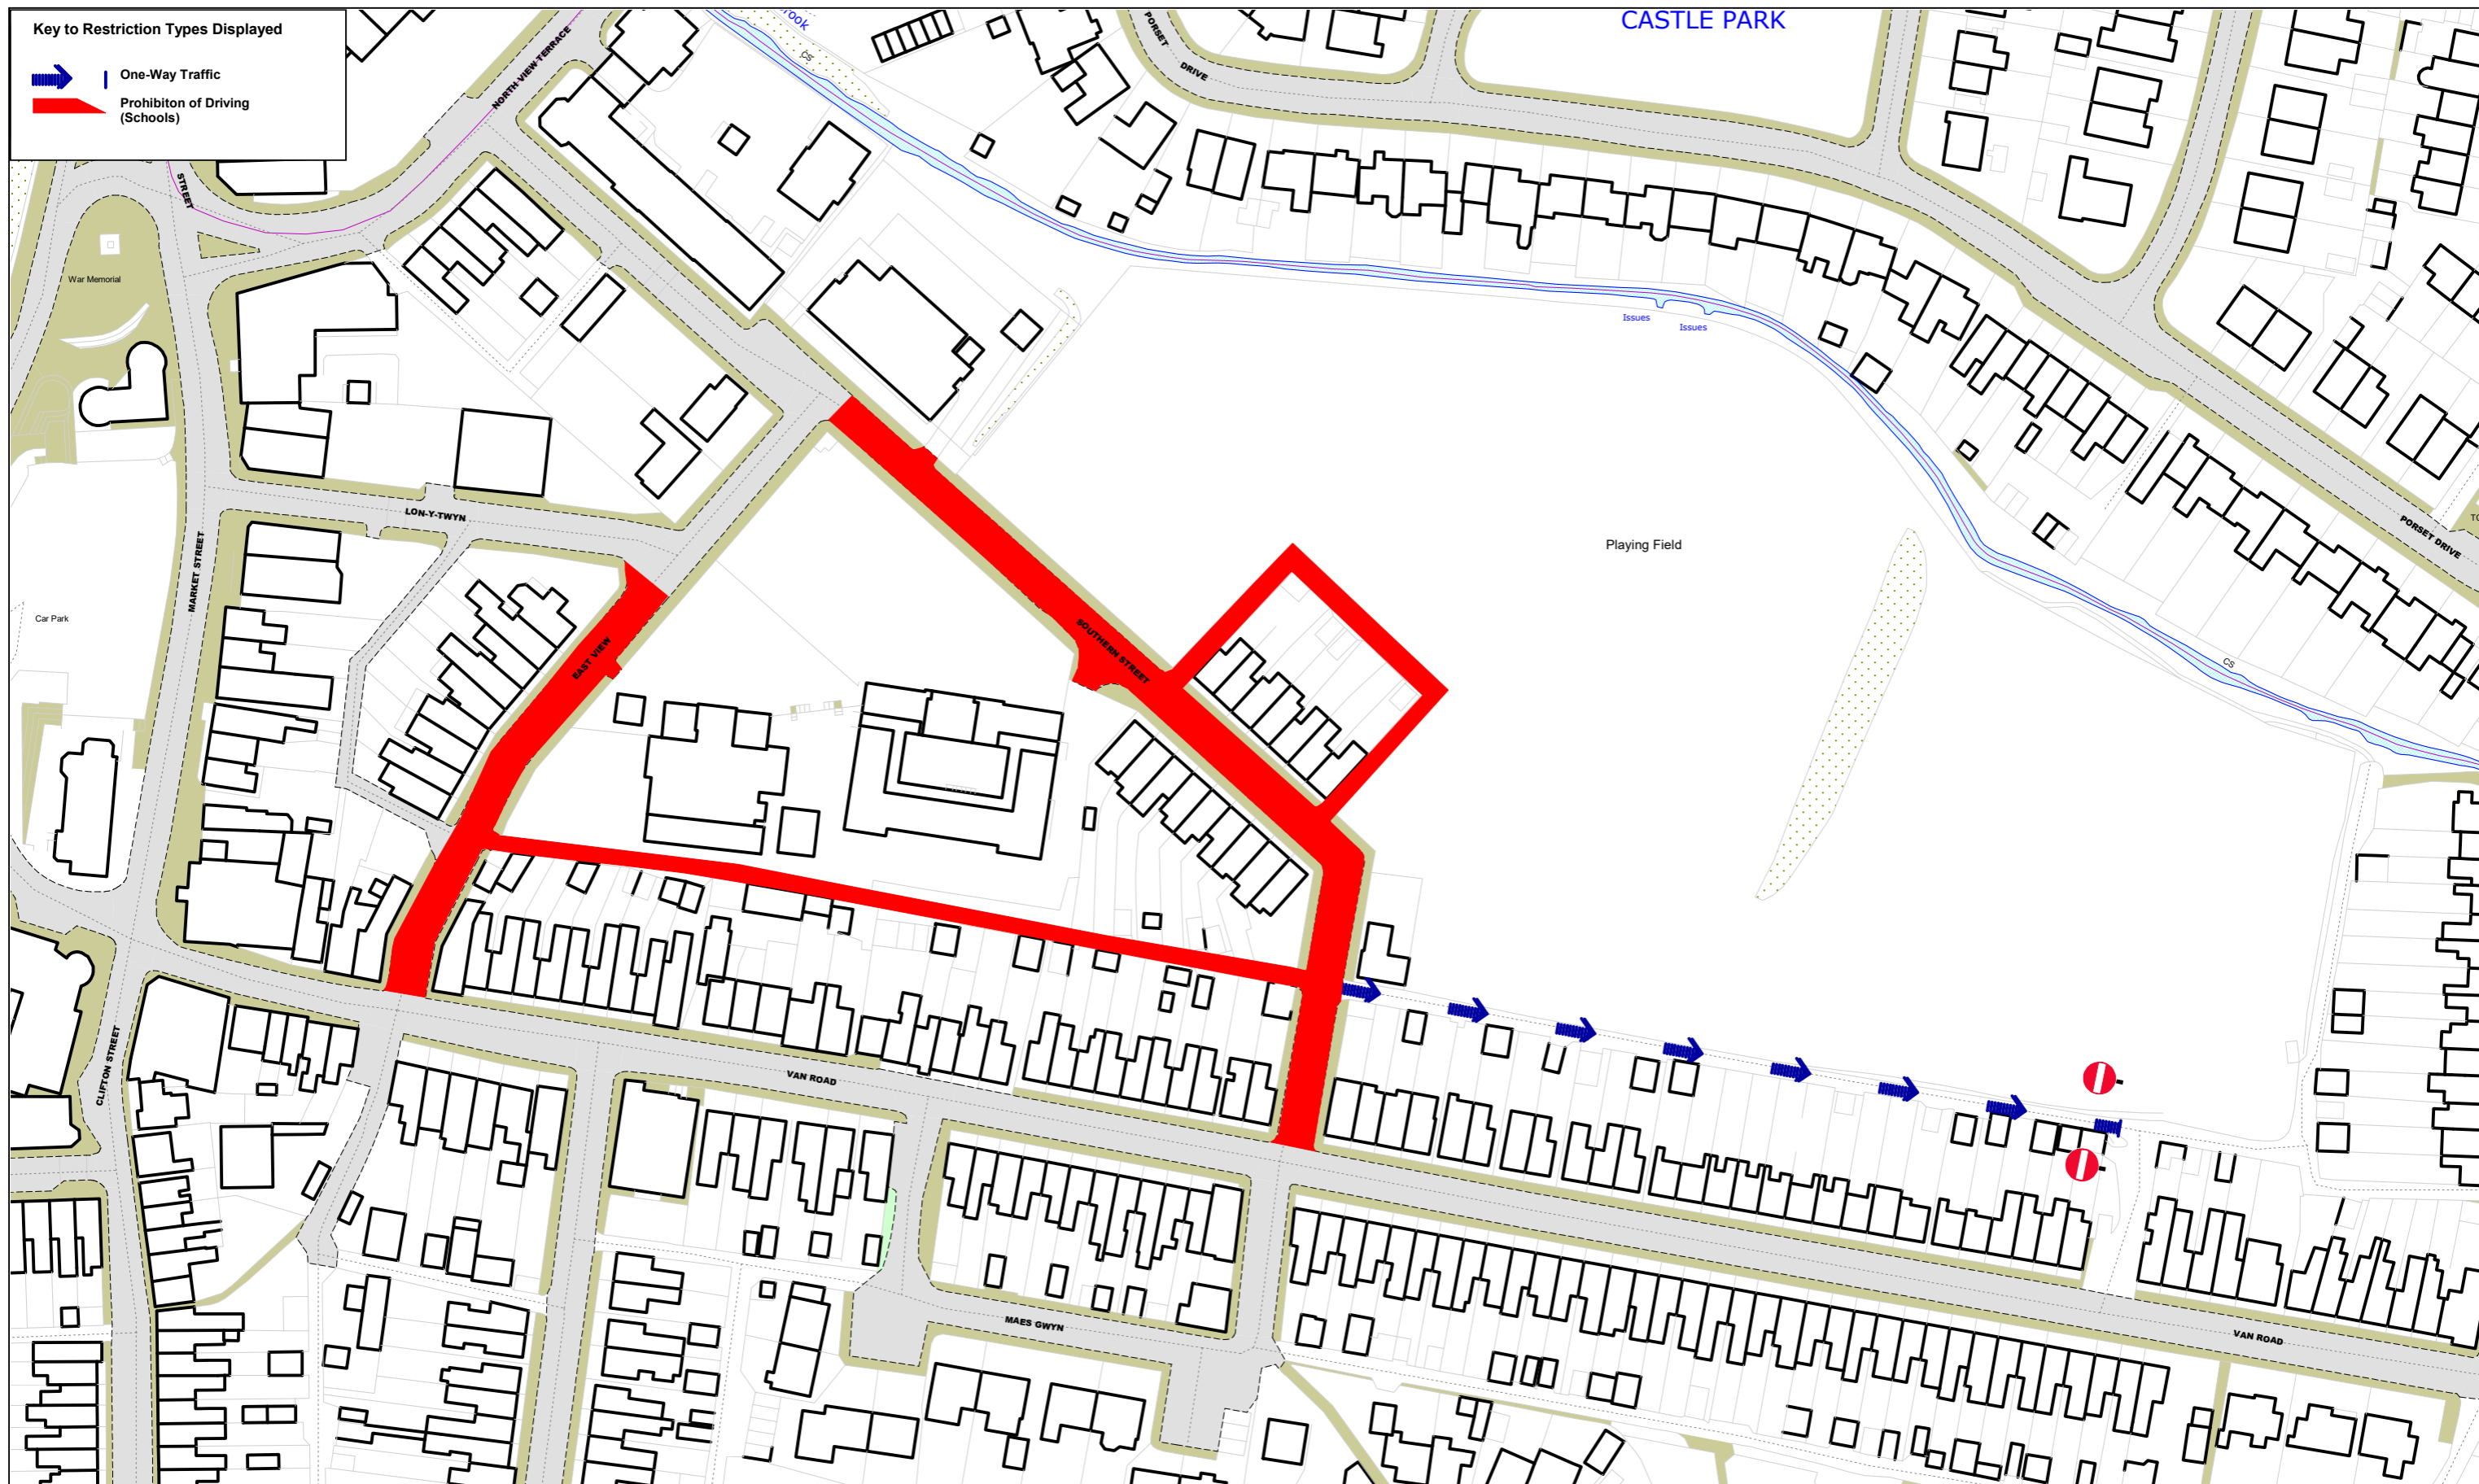

Key to Restriction Types Displayed

-  One-Way Traffic
-  Prohibition of Driving (Schools)

Title:

**Southern Street and East View, Caerphilly
Proposed Experimental Traffic Regulation Orders 2020
Prohibition of Driving at School Start and Finish Times (except permit holders) and
One-Way Traffic at All Times**

Drawn By: RH

Date: 07/07/2020

Scale 1 : 1250

Dwg Number

Â© Hawfaint y Goron a hawliau cronfa ddata 2018, Cyngor Bwrdeistref Sirol Caerffili, AO 100025372.

Â© Crown copyright and database rights 2018, Caerphilly County Borough Council, OS 100025372.