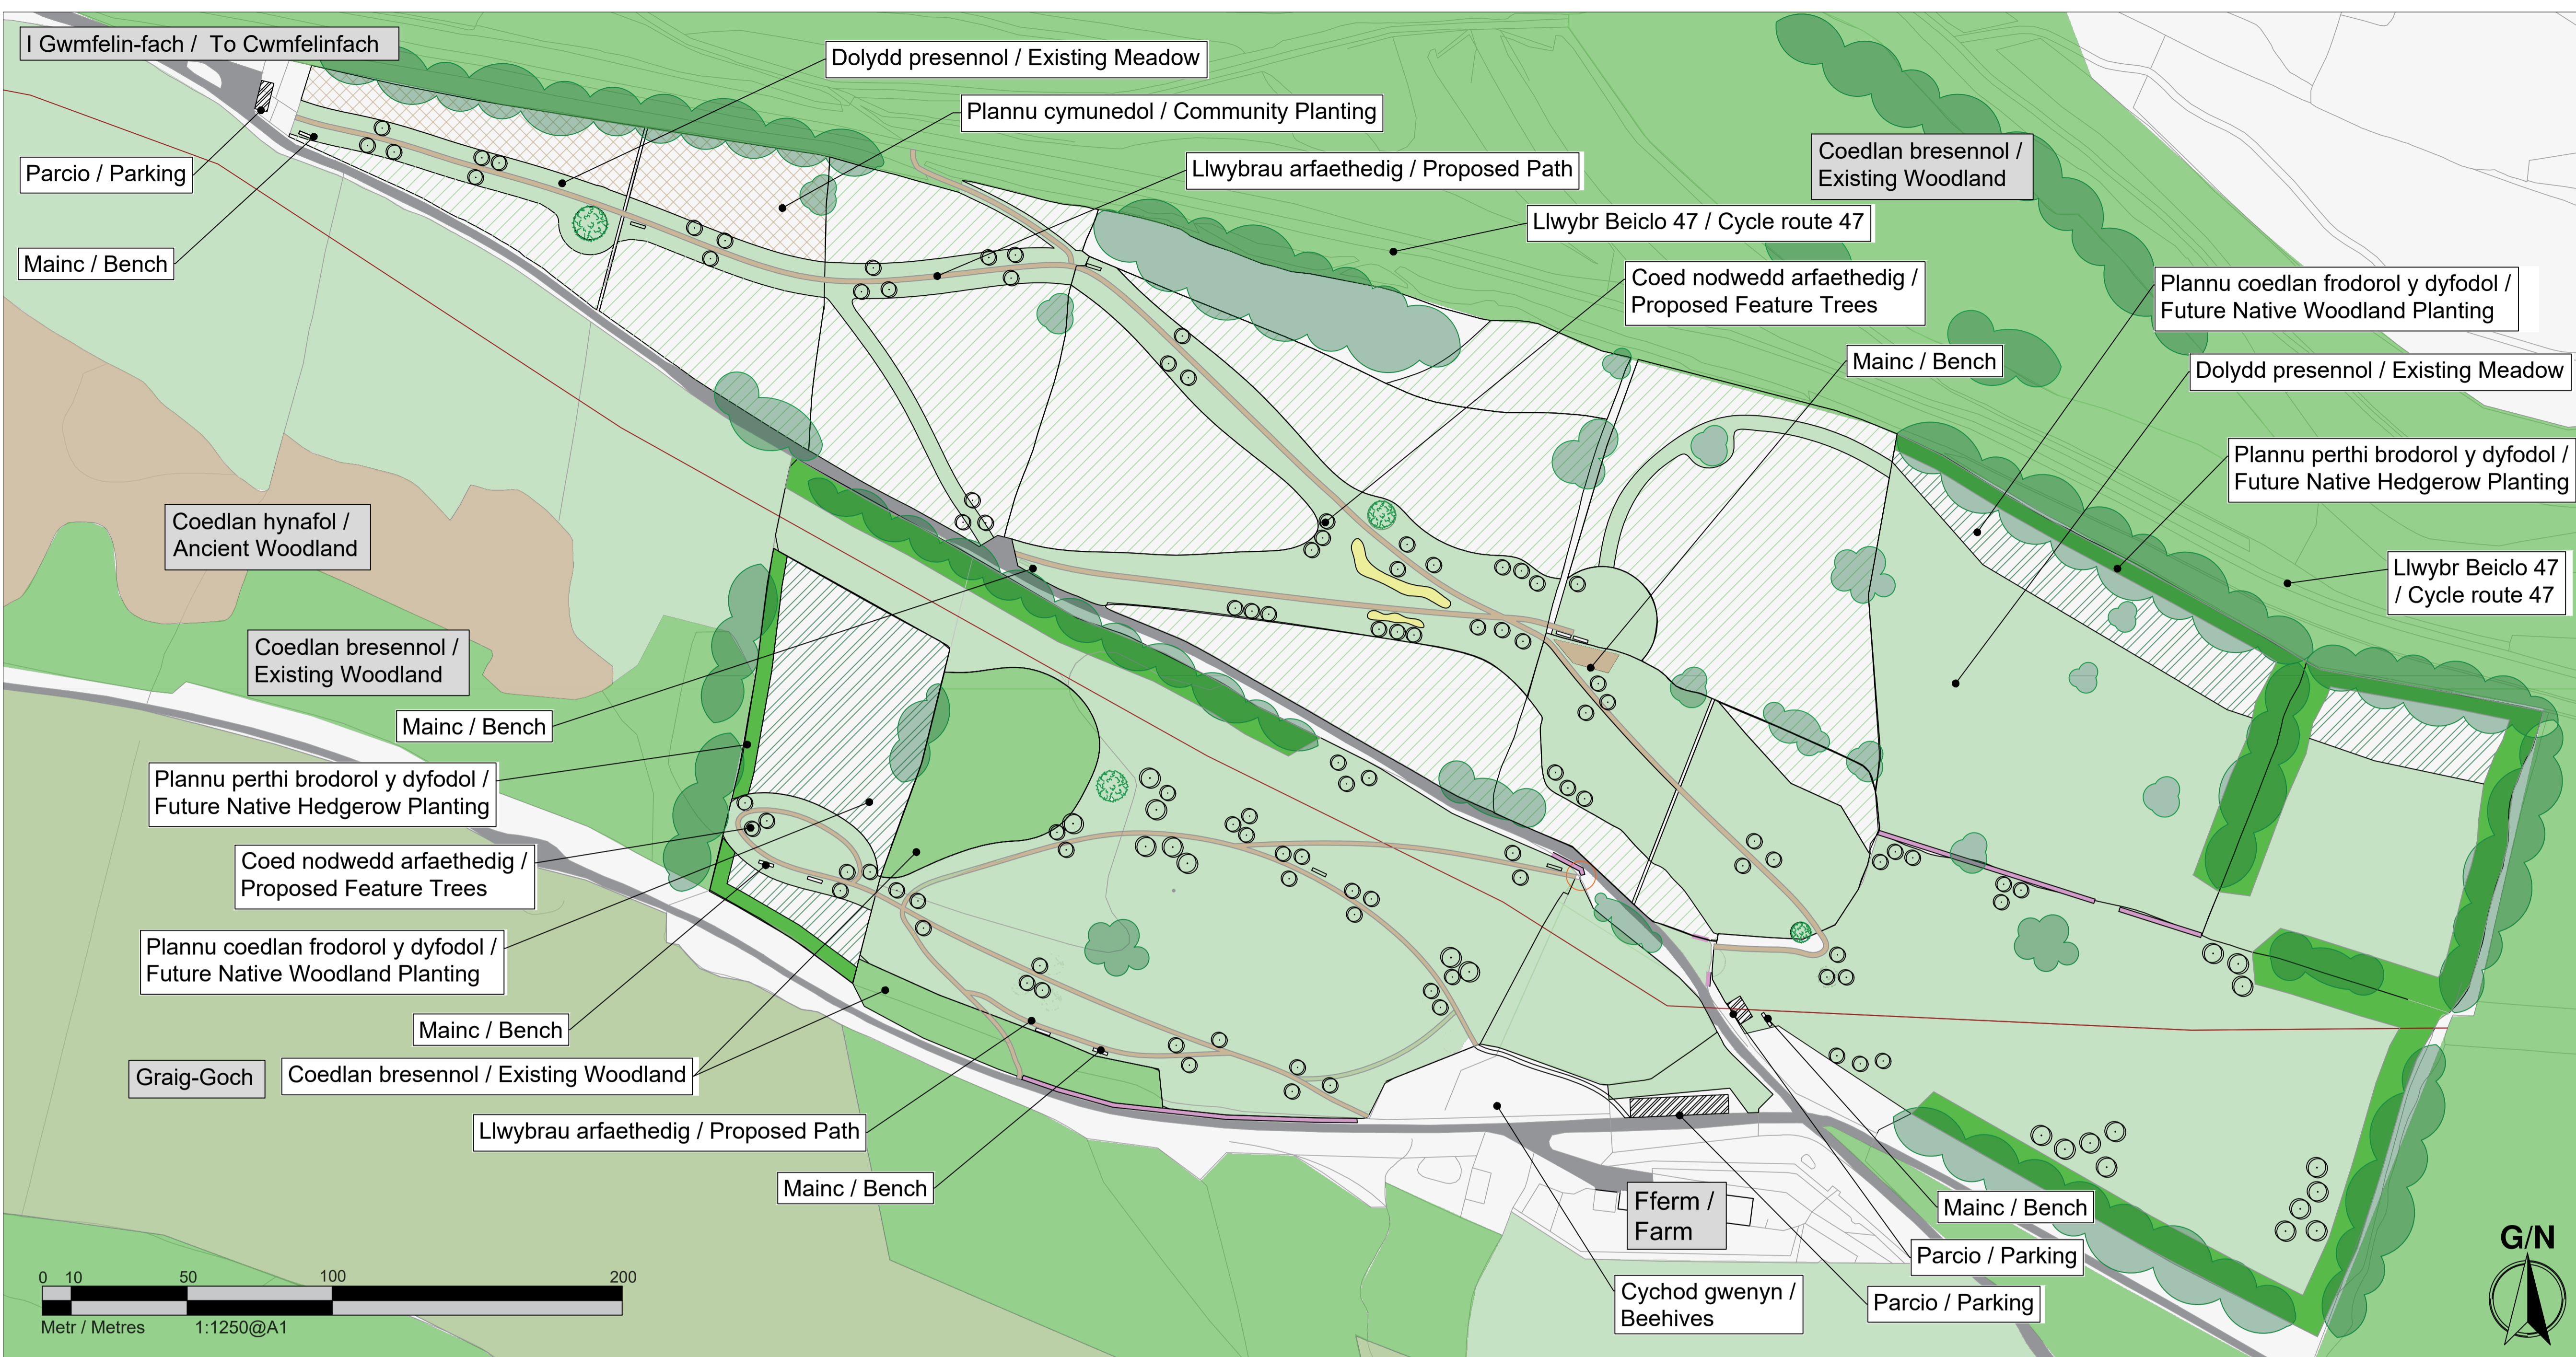

THIS DRAWING SHALL NOT BE REPRODUCED IN WHOLE OR IN PART WITHOUT THE EXPRESS PERMISSION OF THE AUTHOR. DO NOT SCALE

- CYWAIR / KEY**
-  Plannu cymunedol / Community Planting
 -  Coedlan frodorol arfaethedig / Proposed Native Woodland
 -  Plannu coedlan frodorol y dyfodol / Future Native Woodland Planting
 -  Mainc arfaethedig / Proposed Bench
 -  Dolydd presennol / Existing Meadow
 -  Llwybrau arfaethedig / Proposed Path
 -  Coed presennol / Existing Trees
 -  Coed nodwedd arfaethedig / Proposed Feature Trees
 -  Coedlan bresennol / Existing Woodland
 -  Coedlan hynafol / Ancient Woodland
 -  Plannu perthi brodorol y dyfodol / Future Native Hedgerow Planting
 -  Plannu bylbiau brodorol arfaethedig / Proposed Native Bulb Planting

Uwchgynllun Drafft Coedlan Goffa Ynys Hywel
Ynys Hywel Memorial Woodland Draft Masterplan

Coed nodwedd arfaethedig / Proposed Feature Trees

Deunyddiau arfaethedig / Proposed Materials

Golygfeydd allweddol / Key Views

Llywodraeth Cymru
Welsh Government

Mannau Gwyrdd Strategol a Mynwentydd
Strategic Green Spaces And Cemeteries