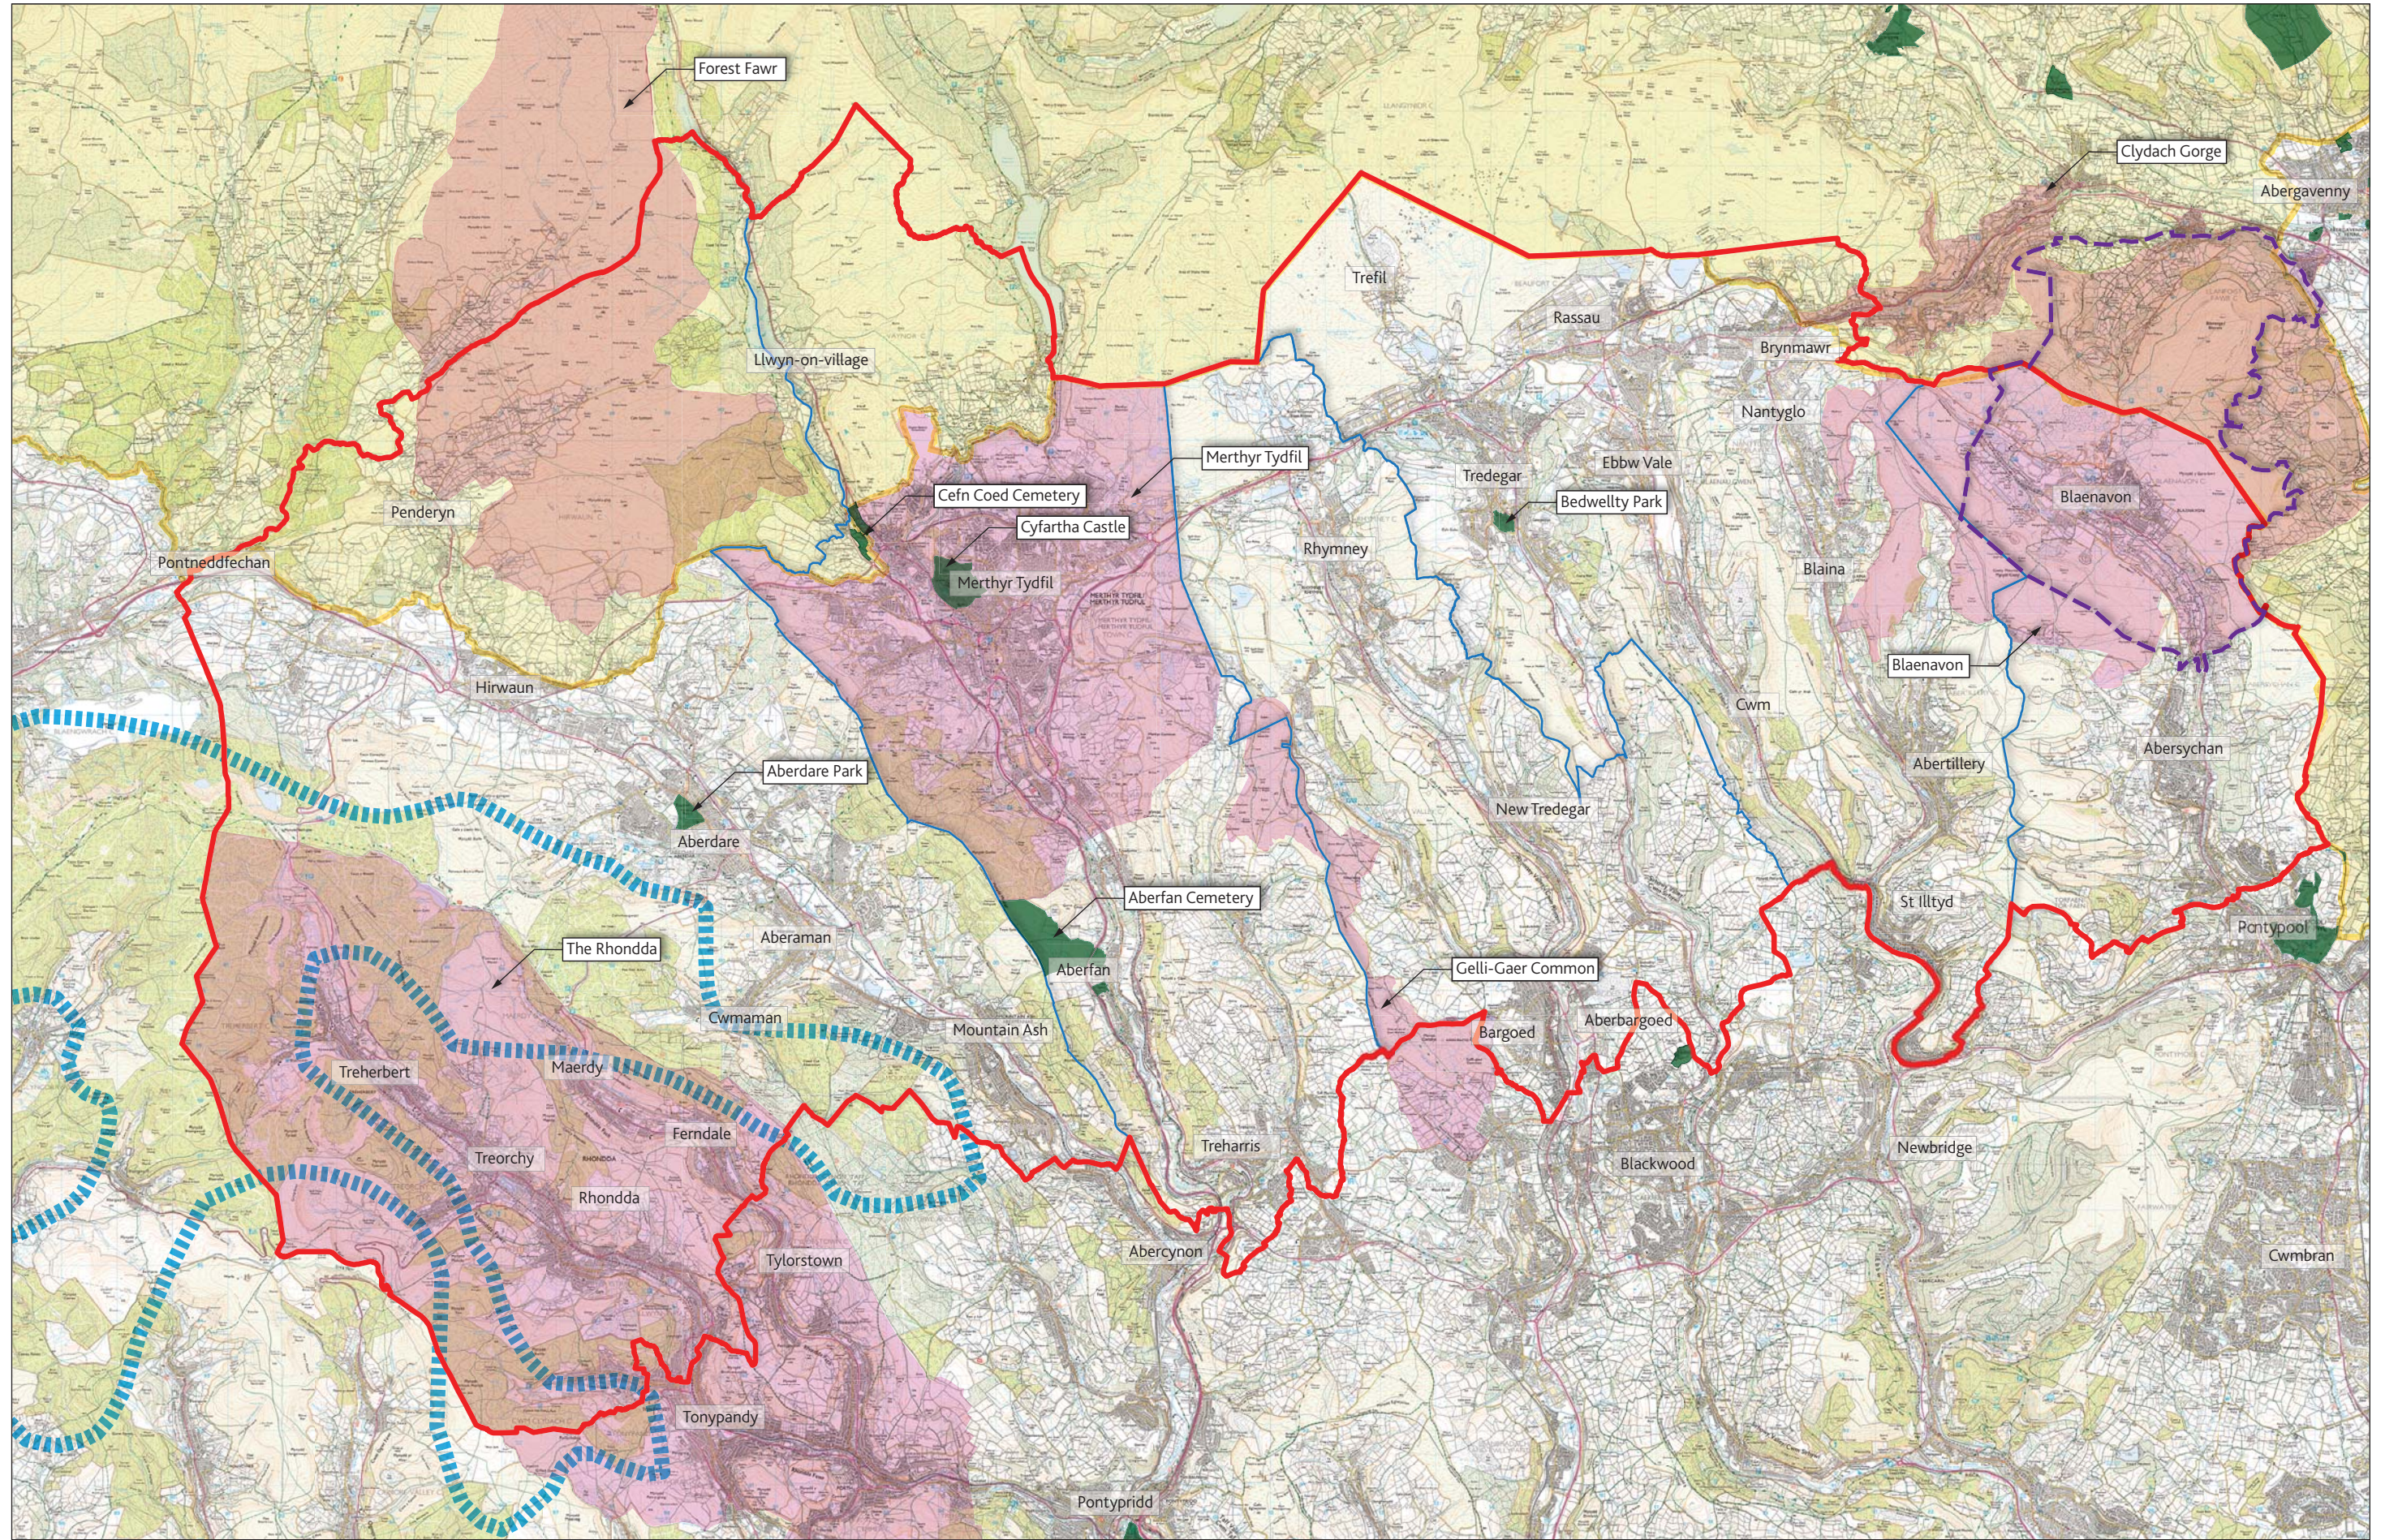

Figure 03a: Study Area and Areas of Landscape Interest

Legend

- Heads of the Valley Study Area
- Local Authority Boundary
- Brecon Beacons National Park (BBNP)
- Blaenavon World Heritage Site (WHS)
- Registered Landscapes of Historic Interest
- Registered Historic Park
- TAN 8 Strategic Search Area (SSA): F - Coed Morgannwg

Notes:

1. Local Authority boundary information derived from OS Open Data Boundary Line ESRI Shapefile.
2. National Park boundary derived from Cadw.
3. Designation information derived from the relevant local authority.
4. SSA F Coed Morgannwg Boundary derived from Technical Advice Note (TAN) 8: Renewable energy (2005) - Map 7

Designations

- Sustrans - National Cycle Routes
- Green Wedges
- Landscapes of Outstanding Historic Interest
- Historic Parks and Gardens
- Historic Parks and Gardens - Essential Setting
- Conservation Area
- Scheduled Ancient Monuments
- Special Landscape Areas
- Visually Important Local Landscapes

Notes:

1. Reproduced from Ordnance Survey mapping with the permission of Ordnance Survey on behalf of the controller of Her Majesty's Stationery Office © Crown copyright. Unauthorised reproduction infringes Crown Copyright and may lead to prosecution or civil proceedings.
2. Local Authority Boundary driven from OS Open Data Boundary Line ESRI Shapefile.
3. Designation information derived from the relevant Local Authority
4. Open Access information derived from Cadw.