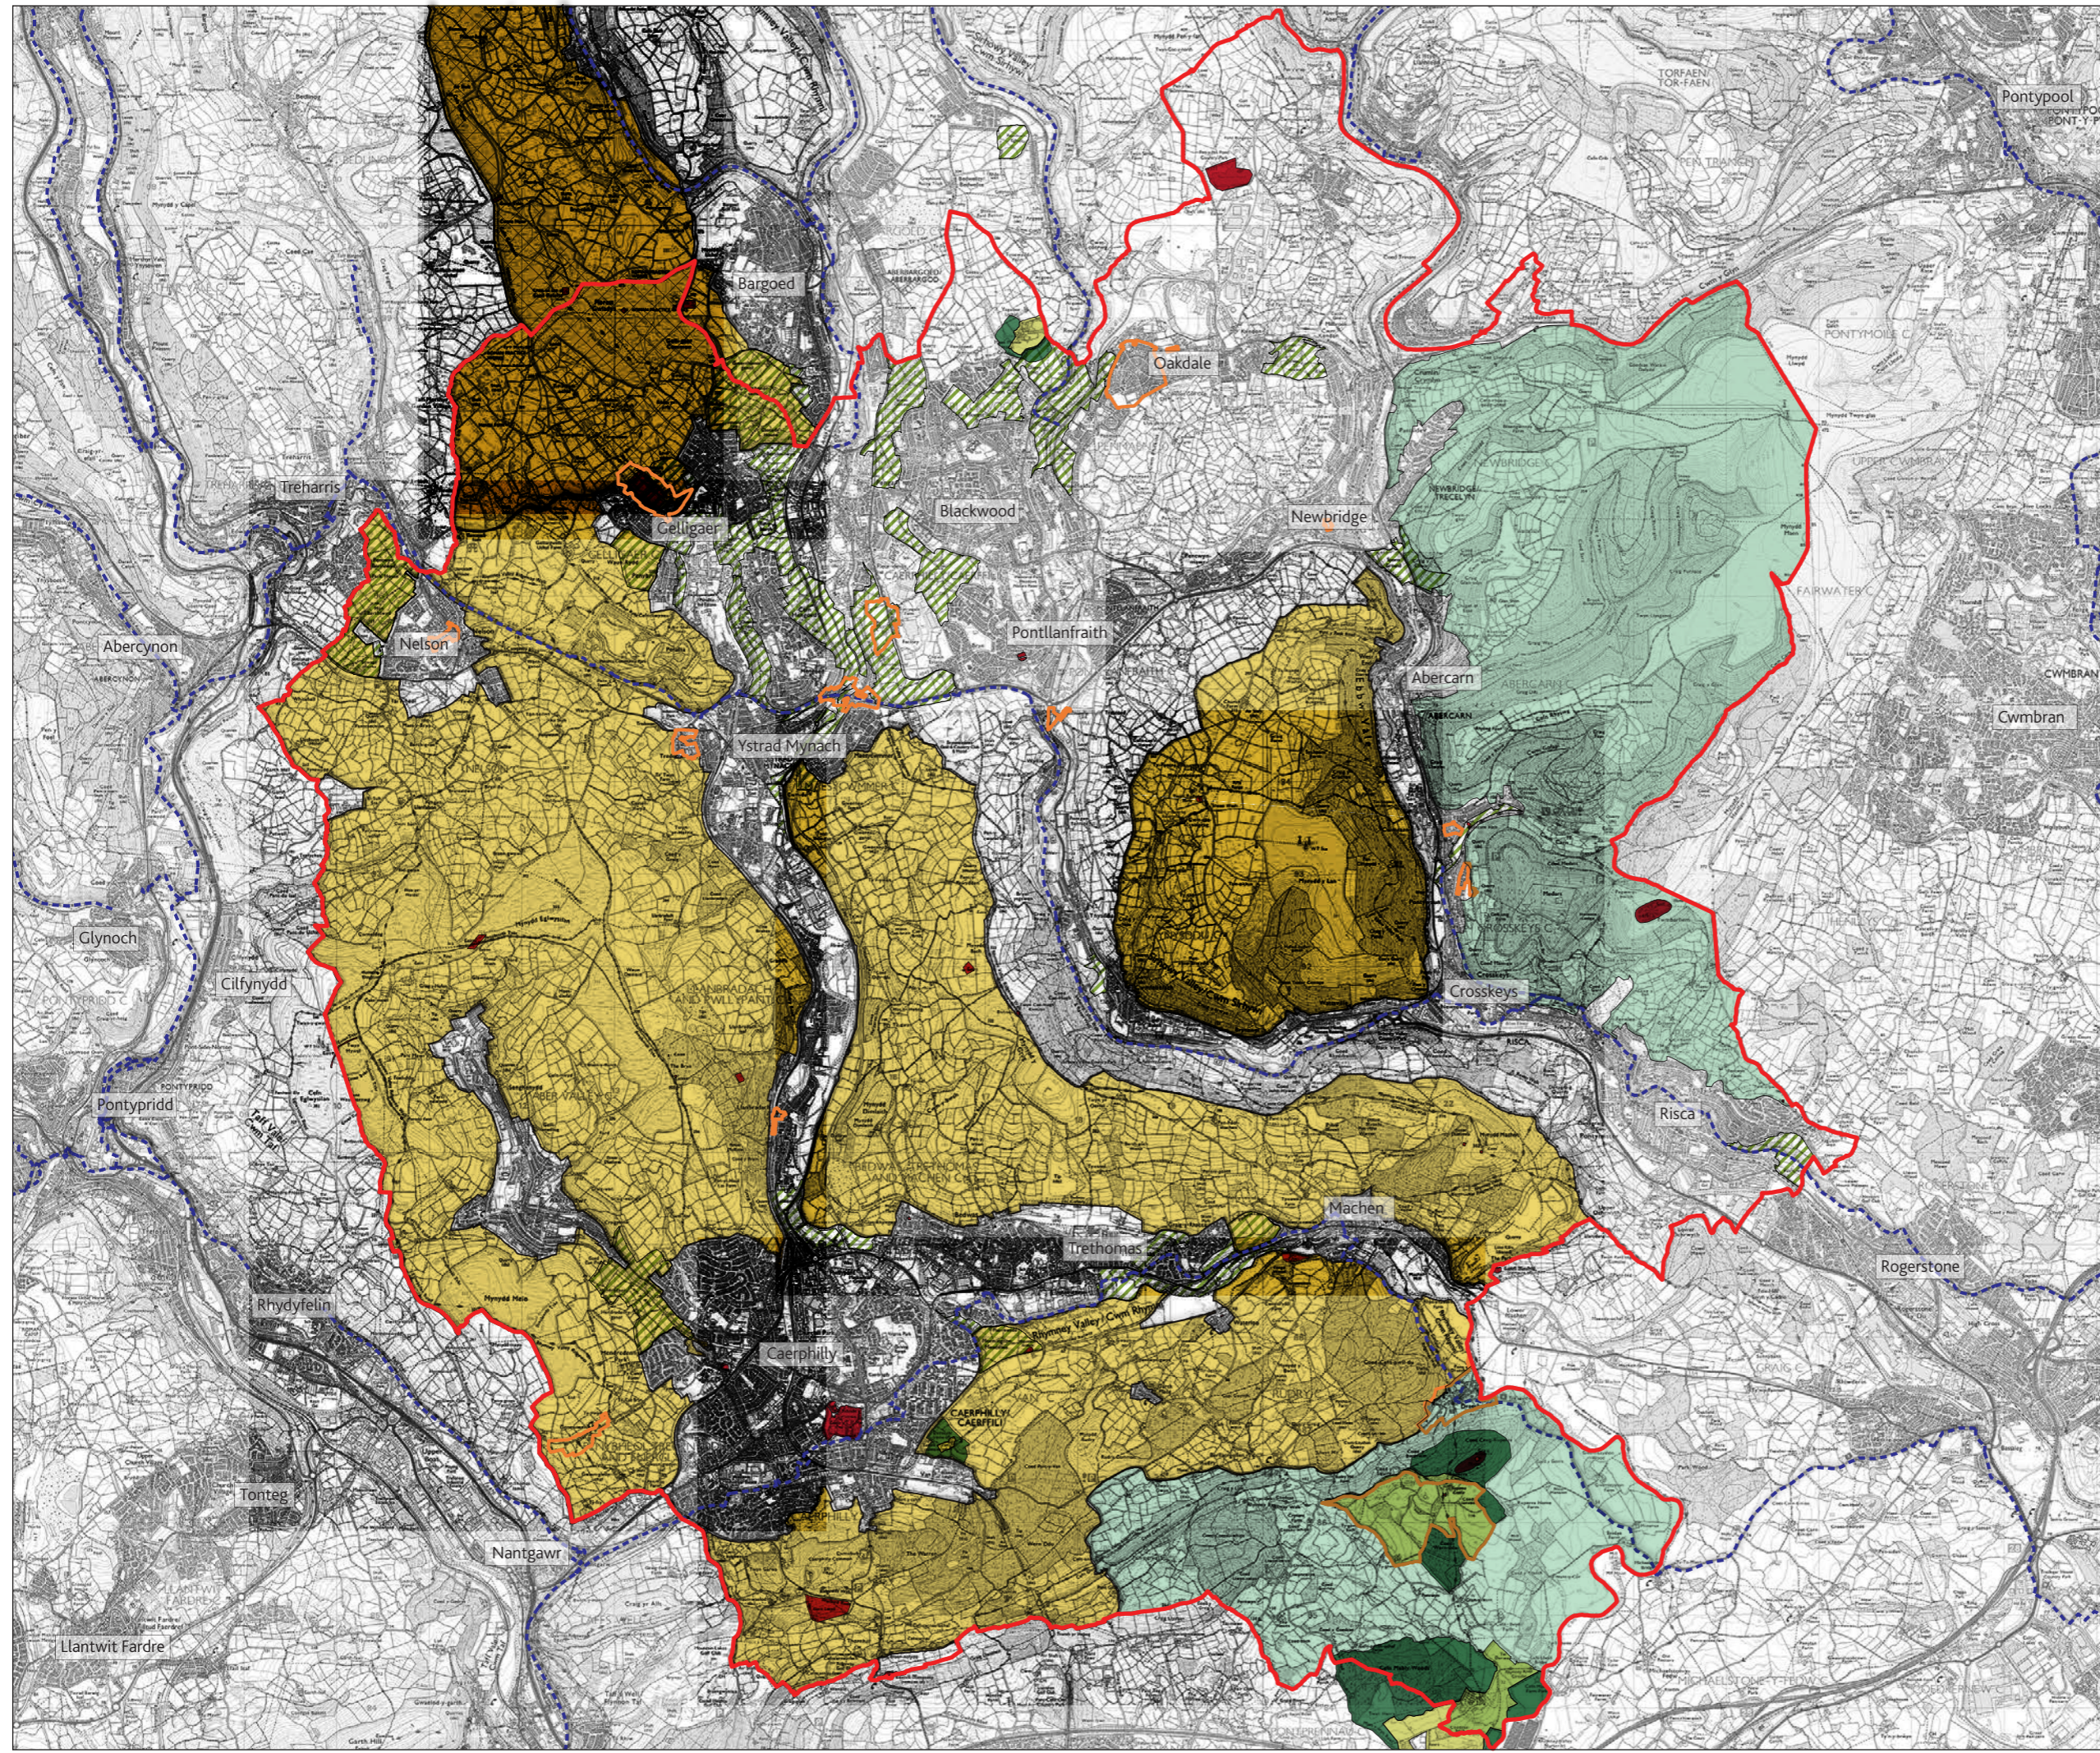

Figure 03b:
Areas of Landscape Interest
& Landscape Designations

Legend

- Caerphilly Study Area
- Local Authority Boundary

Designations

- Sustrans - National Cycle Routes
- Green Wedges
- Landscapes of Outstanding Historic Interest
- Historic Parks and Gardens
- Historic Parks and Gardens - Essential Setting
- Conservation Area
- Scheduled Ancient Monuments
- Special Landscape Areas
- Visually Important Local Landscapes

Notes:

1. Reproduced from Ordnance Survey mapping with the permission of Ordnance Survey on behalf of the controller of Her Majesty's Stationery Office © Crown copyright. Unauthorised reproduction infringes Crown Copyright and may lead to prosecution or civil proceedings.
2. Local Authority Boundary driven from OS Open Data Boundary Line ESRI Shapefile.
3. Designation information derived from the relevant Local Authority
4. Open Access information derived from Cadw.

N

GILLESPIES

1 St John's Square, London, EC1M 4DH
P 0207 253 2029 F 0207 253 3900 E design.london@gillespies.co.uk