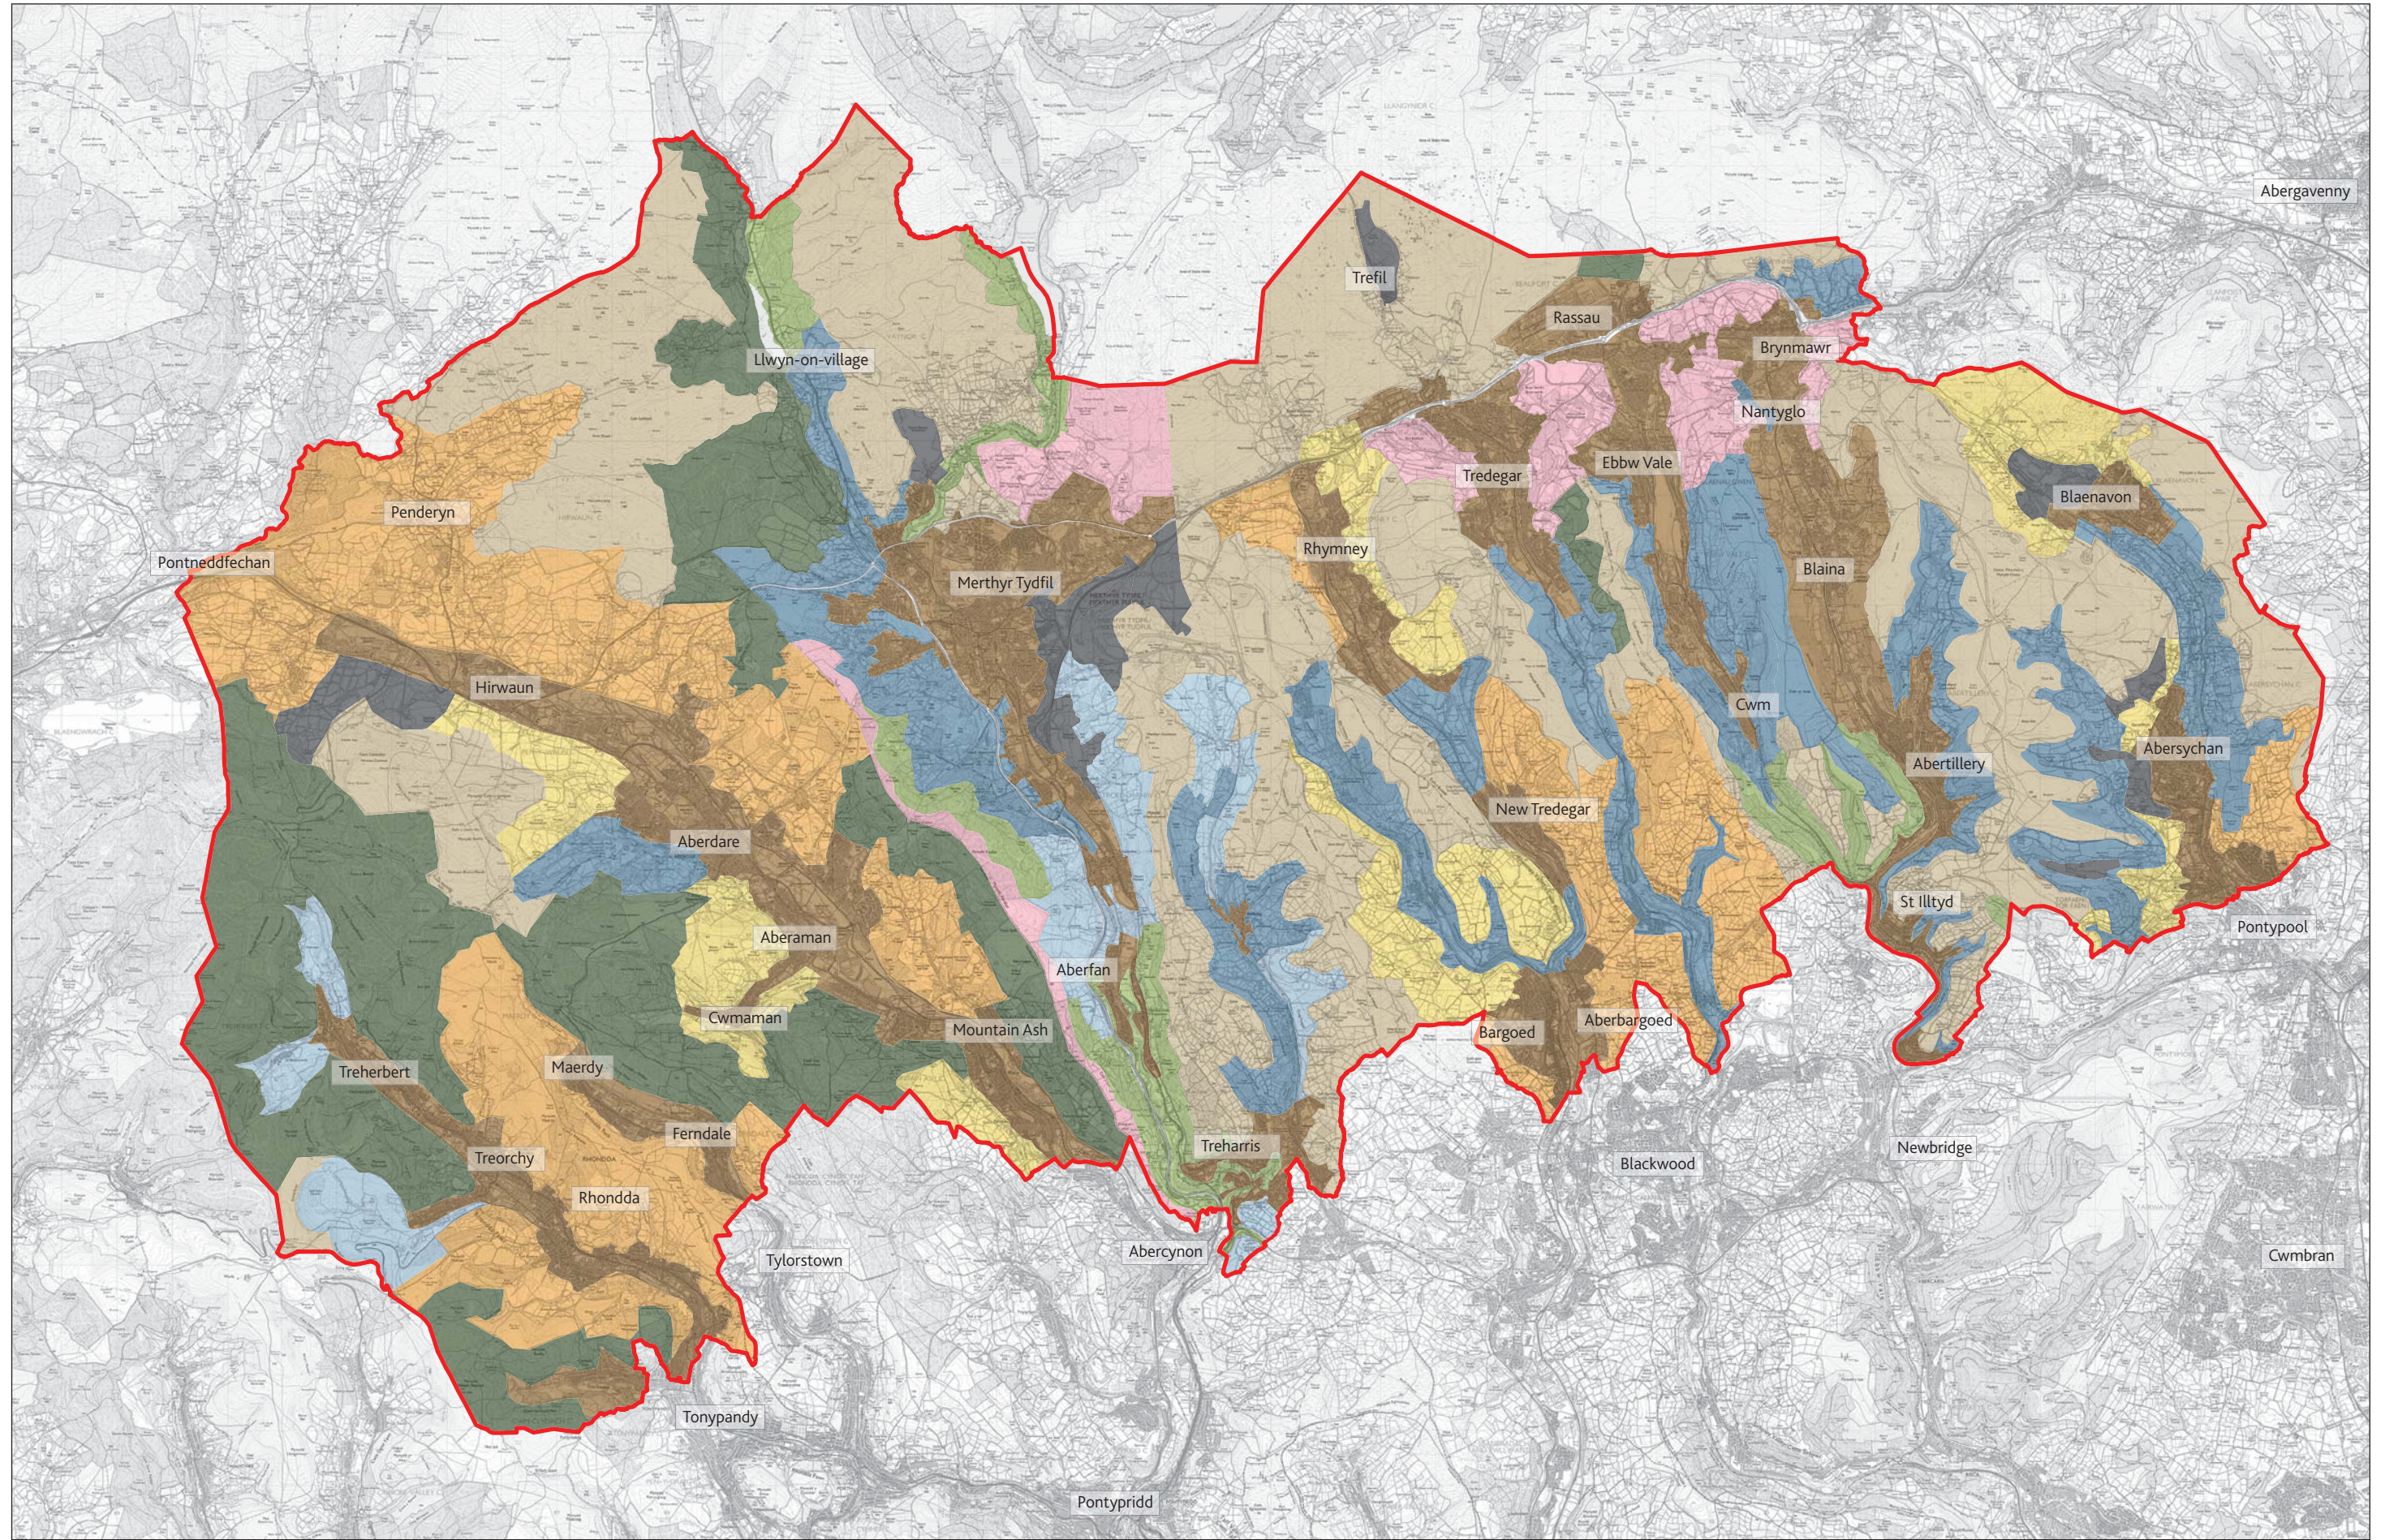

Figure 05 : Heads of the Valley Landscape Types

Legend
 Heads of the Valley Study Area

Heads of the Valley Landscape Types

- Upland Moorland / Grassland
- Upland Mosaic
- Forested Upland and Plateau

- Open Upland Valley
- Mosaic Upland Valley
- Wooded Upland Valley
- Hillside and Scarp Slope Grass

- Hillside and Scarp Slope Mosaic
- Settlement
- Earthworks / Excavation / Landfill

Notes:
 1. Heads of the Valley landscape types information derived from LANDMAP Visual and Sensory Classification Level 3.