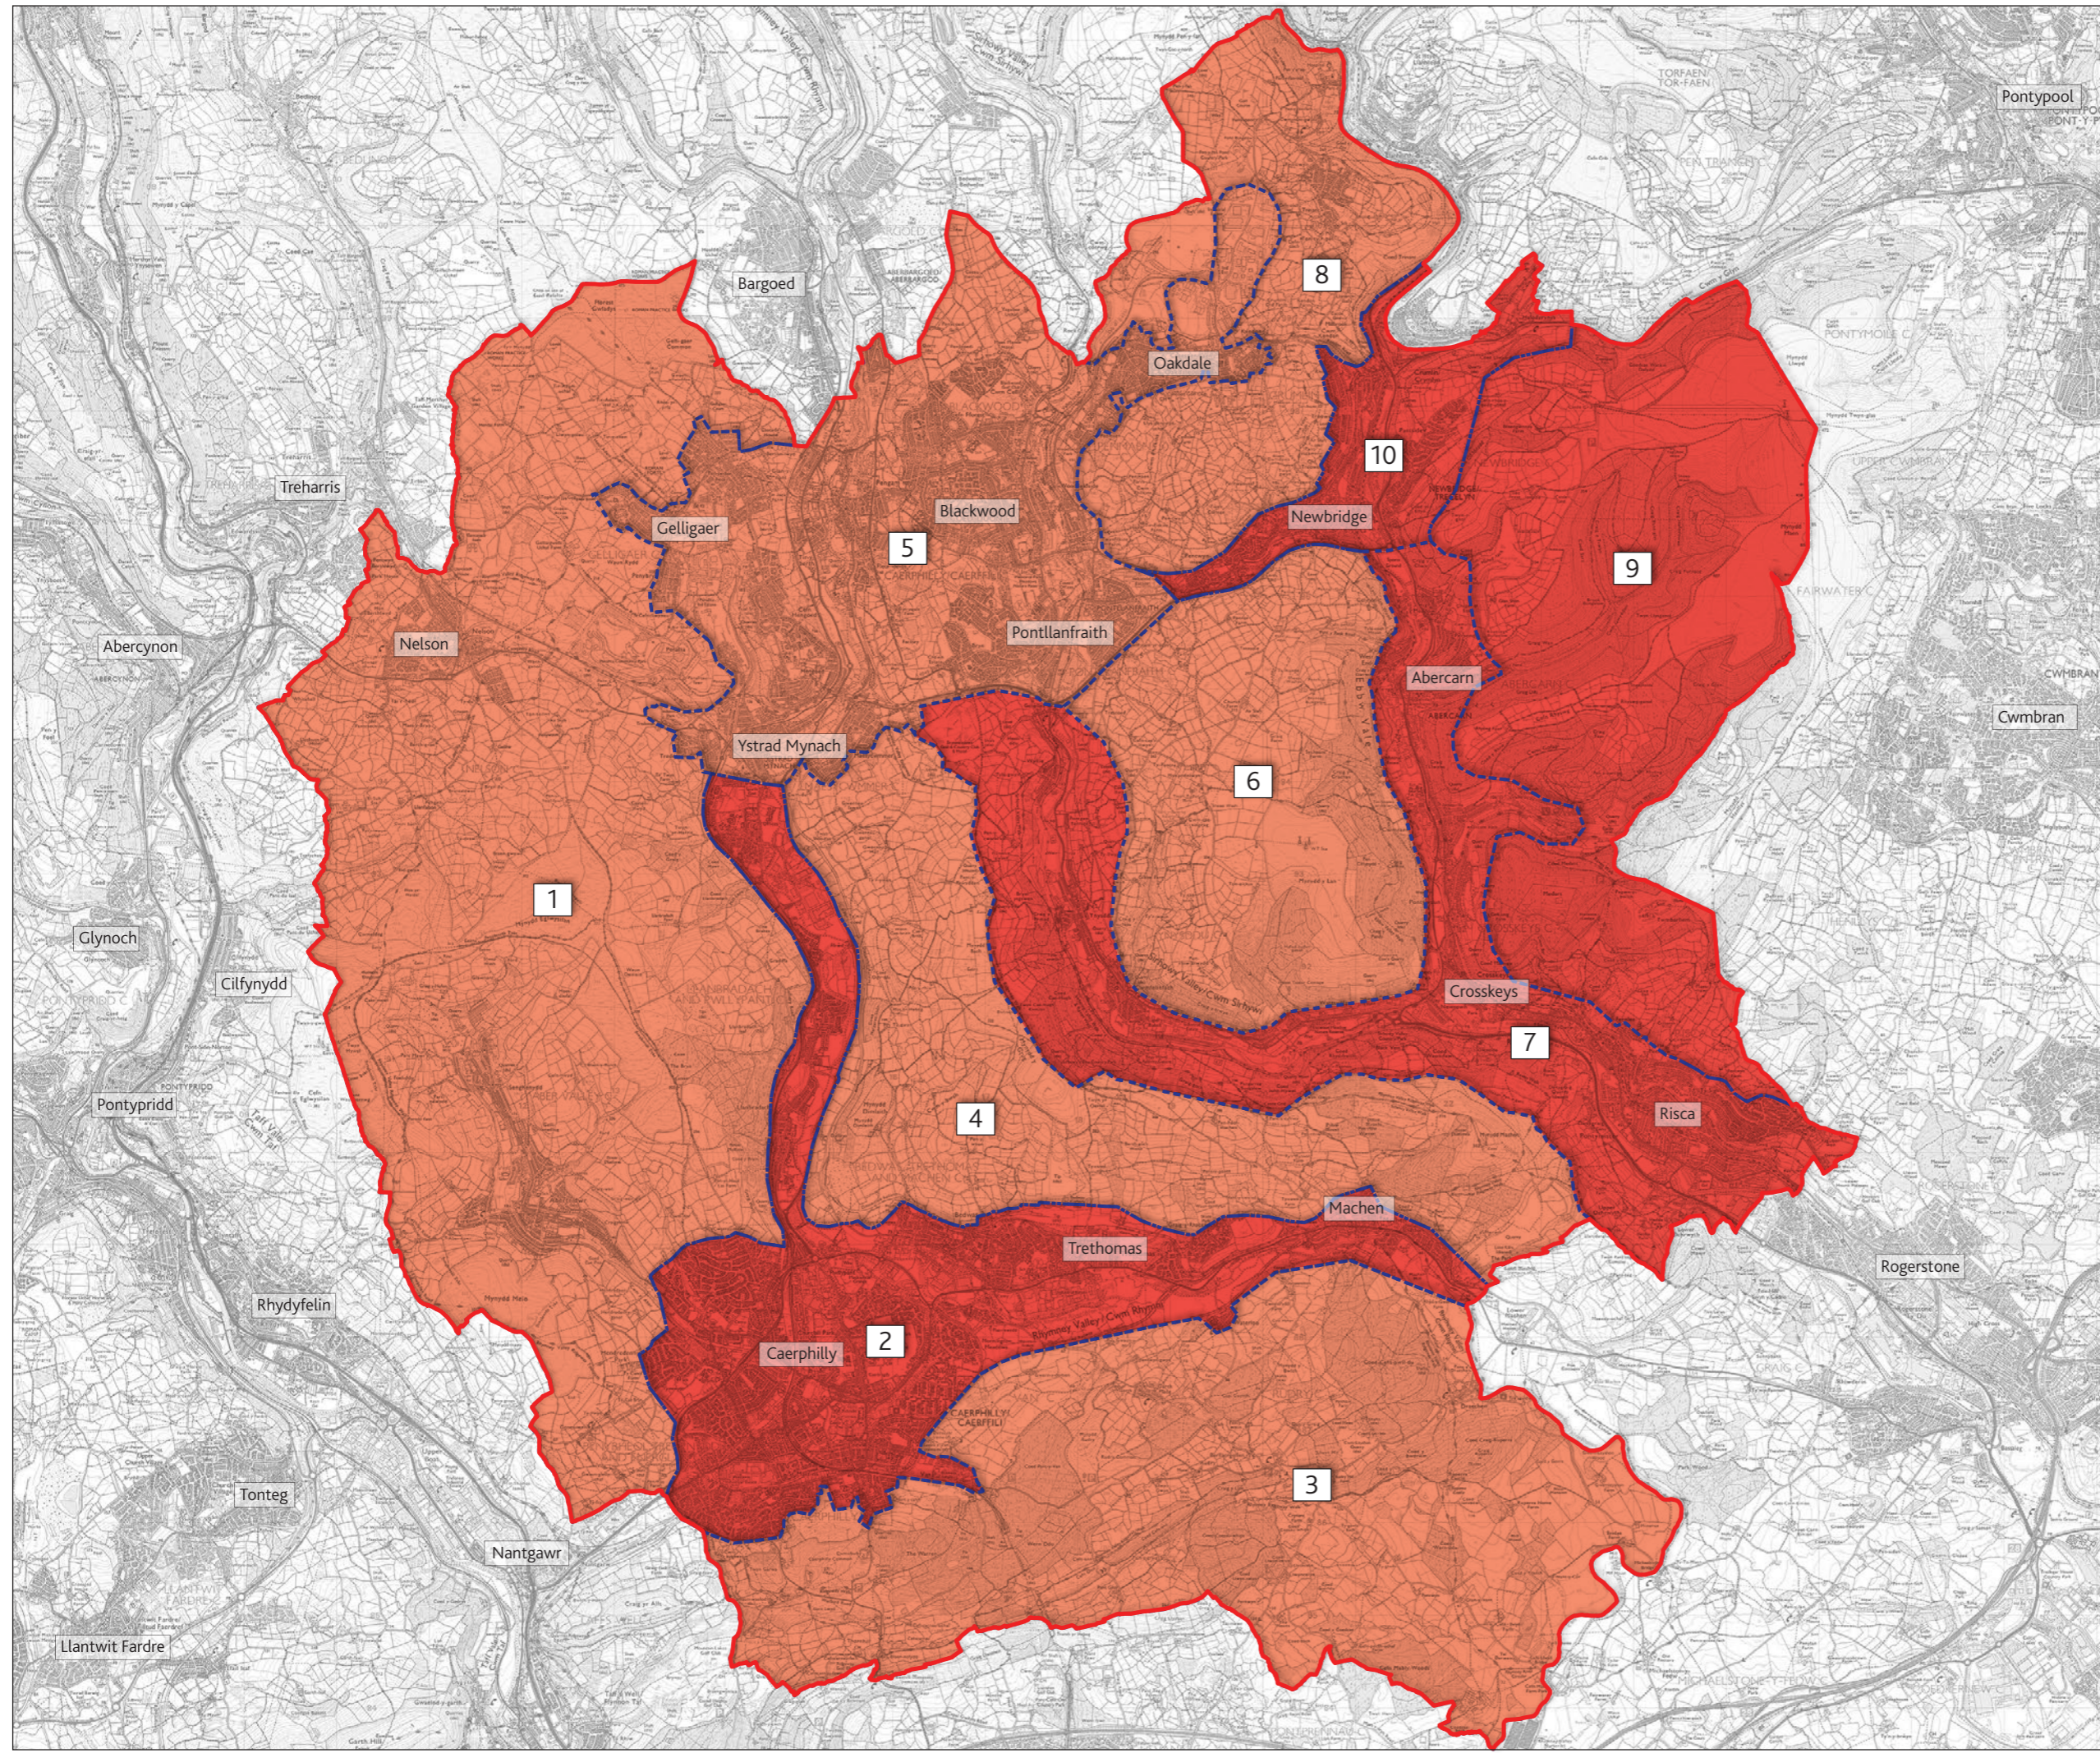

Figure 14b:
Sensitivity to Large
Wind Turbine Development

Legend

- Caerphilly Study Area
- Landscape Units (LU)

1. Caerphilly west (Nelson and Abertridwr)
2. Caerphilly basin and Lower Rhymney Valley
3. South Caerphilly
4. North Caerphilly
5. Greater Blackwood
6. Mynddislwyn
7. Risca (Sirhowy and Ebbw Valleys)
8. Pen y fan and land west of Newbridge
9. Mynydd maen
10. Greater Newbridge

Sensitivity

- Low Sensitivity
- Low to Medium Sensitivity
- Medium Sensitivity
- Medium to High Sensitivity
- High Sensitivity

Notes:

1. Reproduced from Ordnance Survey mapping with the permission of Ordnance Survey on behalf of the controller of Her Majesty's Stationery Office © Crown copyright. Unauthorised reproduction infringes Crown Copyright and may lead to prosecution or civil proceedings.

GILLESPIES