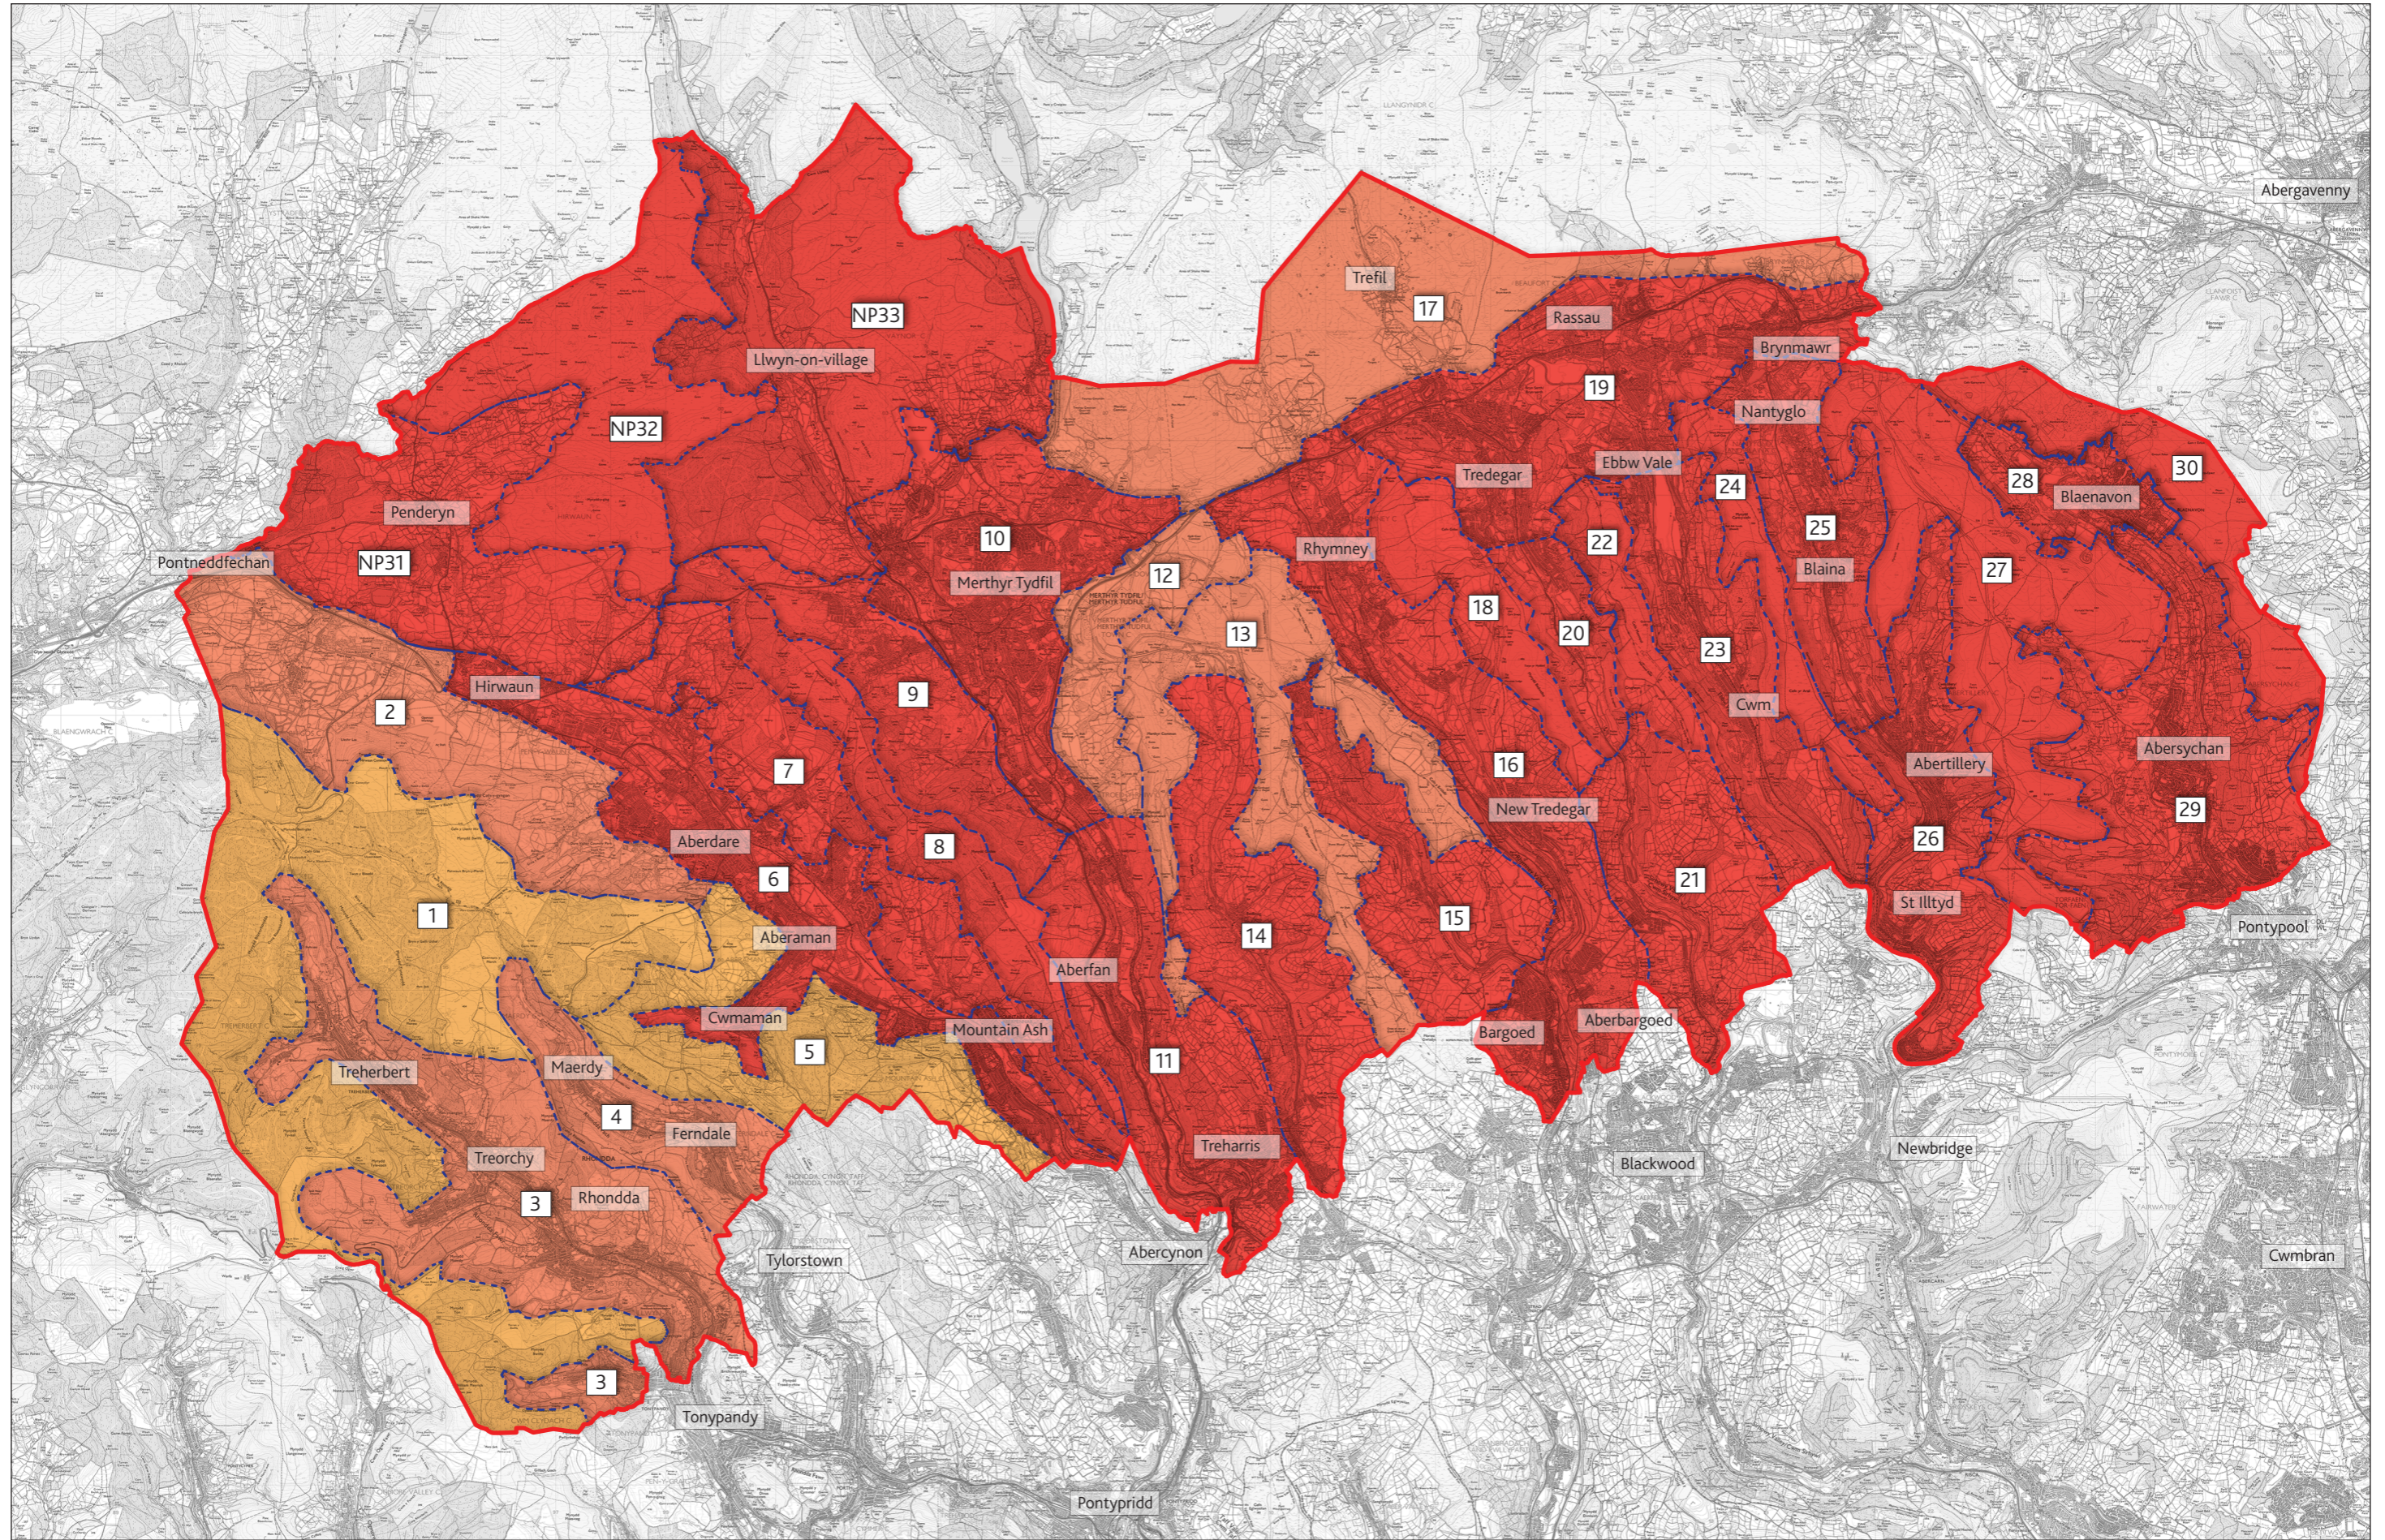

Figure 14a : Sensitivity to Large Wind Turbine Development

**Legend**

- Heads of the Valley Study Area
- Landscape Units (LU)

**Sensitivity**

<span style="display: inline-block; width: 15px; height: 10px; background-color: #ffff00; margin-right: 5px;"></span> Low Sensitivity	<span style="display: inline-block; width: 15px; height: 10px; background-color: #ff8c00; margin-right: 5px;"></span> Medium to High Sensitivity
<span style="display: inline-block; width: 15px; height: 10px; background-color: #ffcc00; margin-right: 5px;"></span> Low to Medium Sensitivity	<span style="display: inline-block; width: 15px; height: 10px; background-color: #ff0000; margin-right: 5px;"></span> High Sensitivity
<span style="display: inline-block; width: 15px; height: 10px; background-color: #ff9900; margin-right: 5px;"></span> Medium Sensitivity	

**Legend**

- Caerphilly Study Area
- Landscape Units (LU)

1. Caerphilly west (Nelson and Abertridwr)
2. Caerphilly basin and Lower Rhymney Valley
3. South Caerphilly
4. North Caerphilly
5. Greater Blackwood
6. Mynddislwyn
7. Risca (Sirhowy and Ebbw Valleys)
8. Pen y fan and land west of Newbridge
9. Mynydd maen
10. Greater Newbridge

**Sensitivity**

- Low Sensitivity
- Low to Medium Sensitivity
- Medium Sensitivity
- Medium to High Sensitivity
- High Sensitivity

**Notes:**

1. Reproduced from Ordnance Survey mapping with the permission of Ordnance Survey on behalf of the controller of Her Majesty's Stationery Office © Crown copyright. Unauthorised reproduction infringes Crown Copyright and may lead to prosecution or civil proceedings.